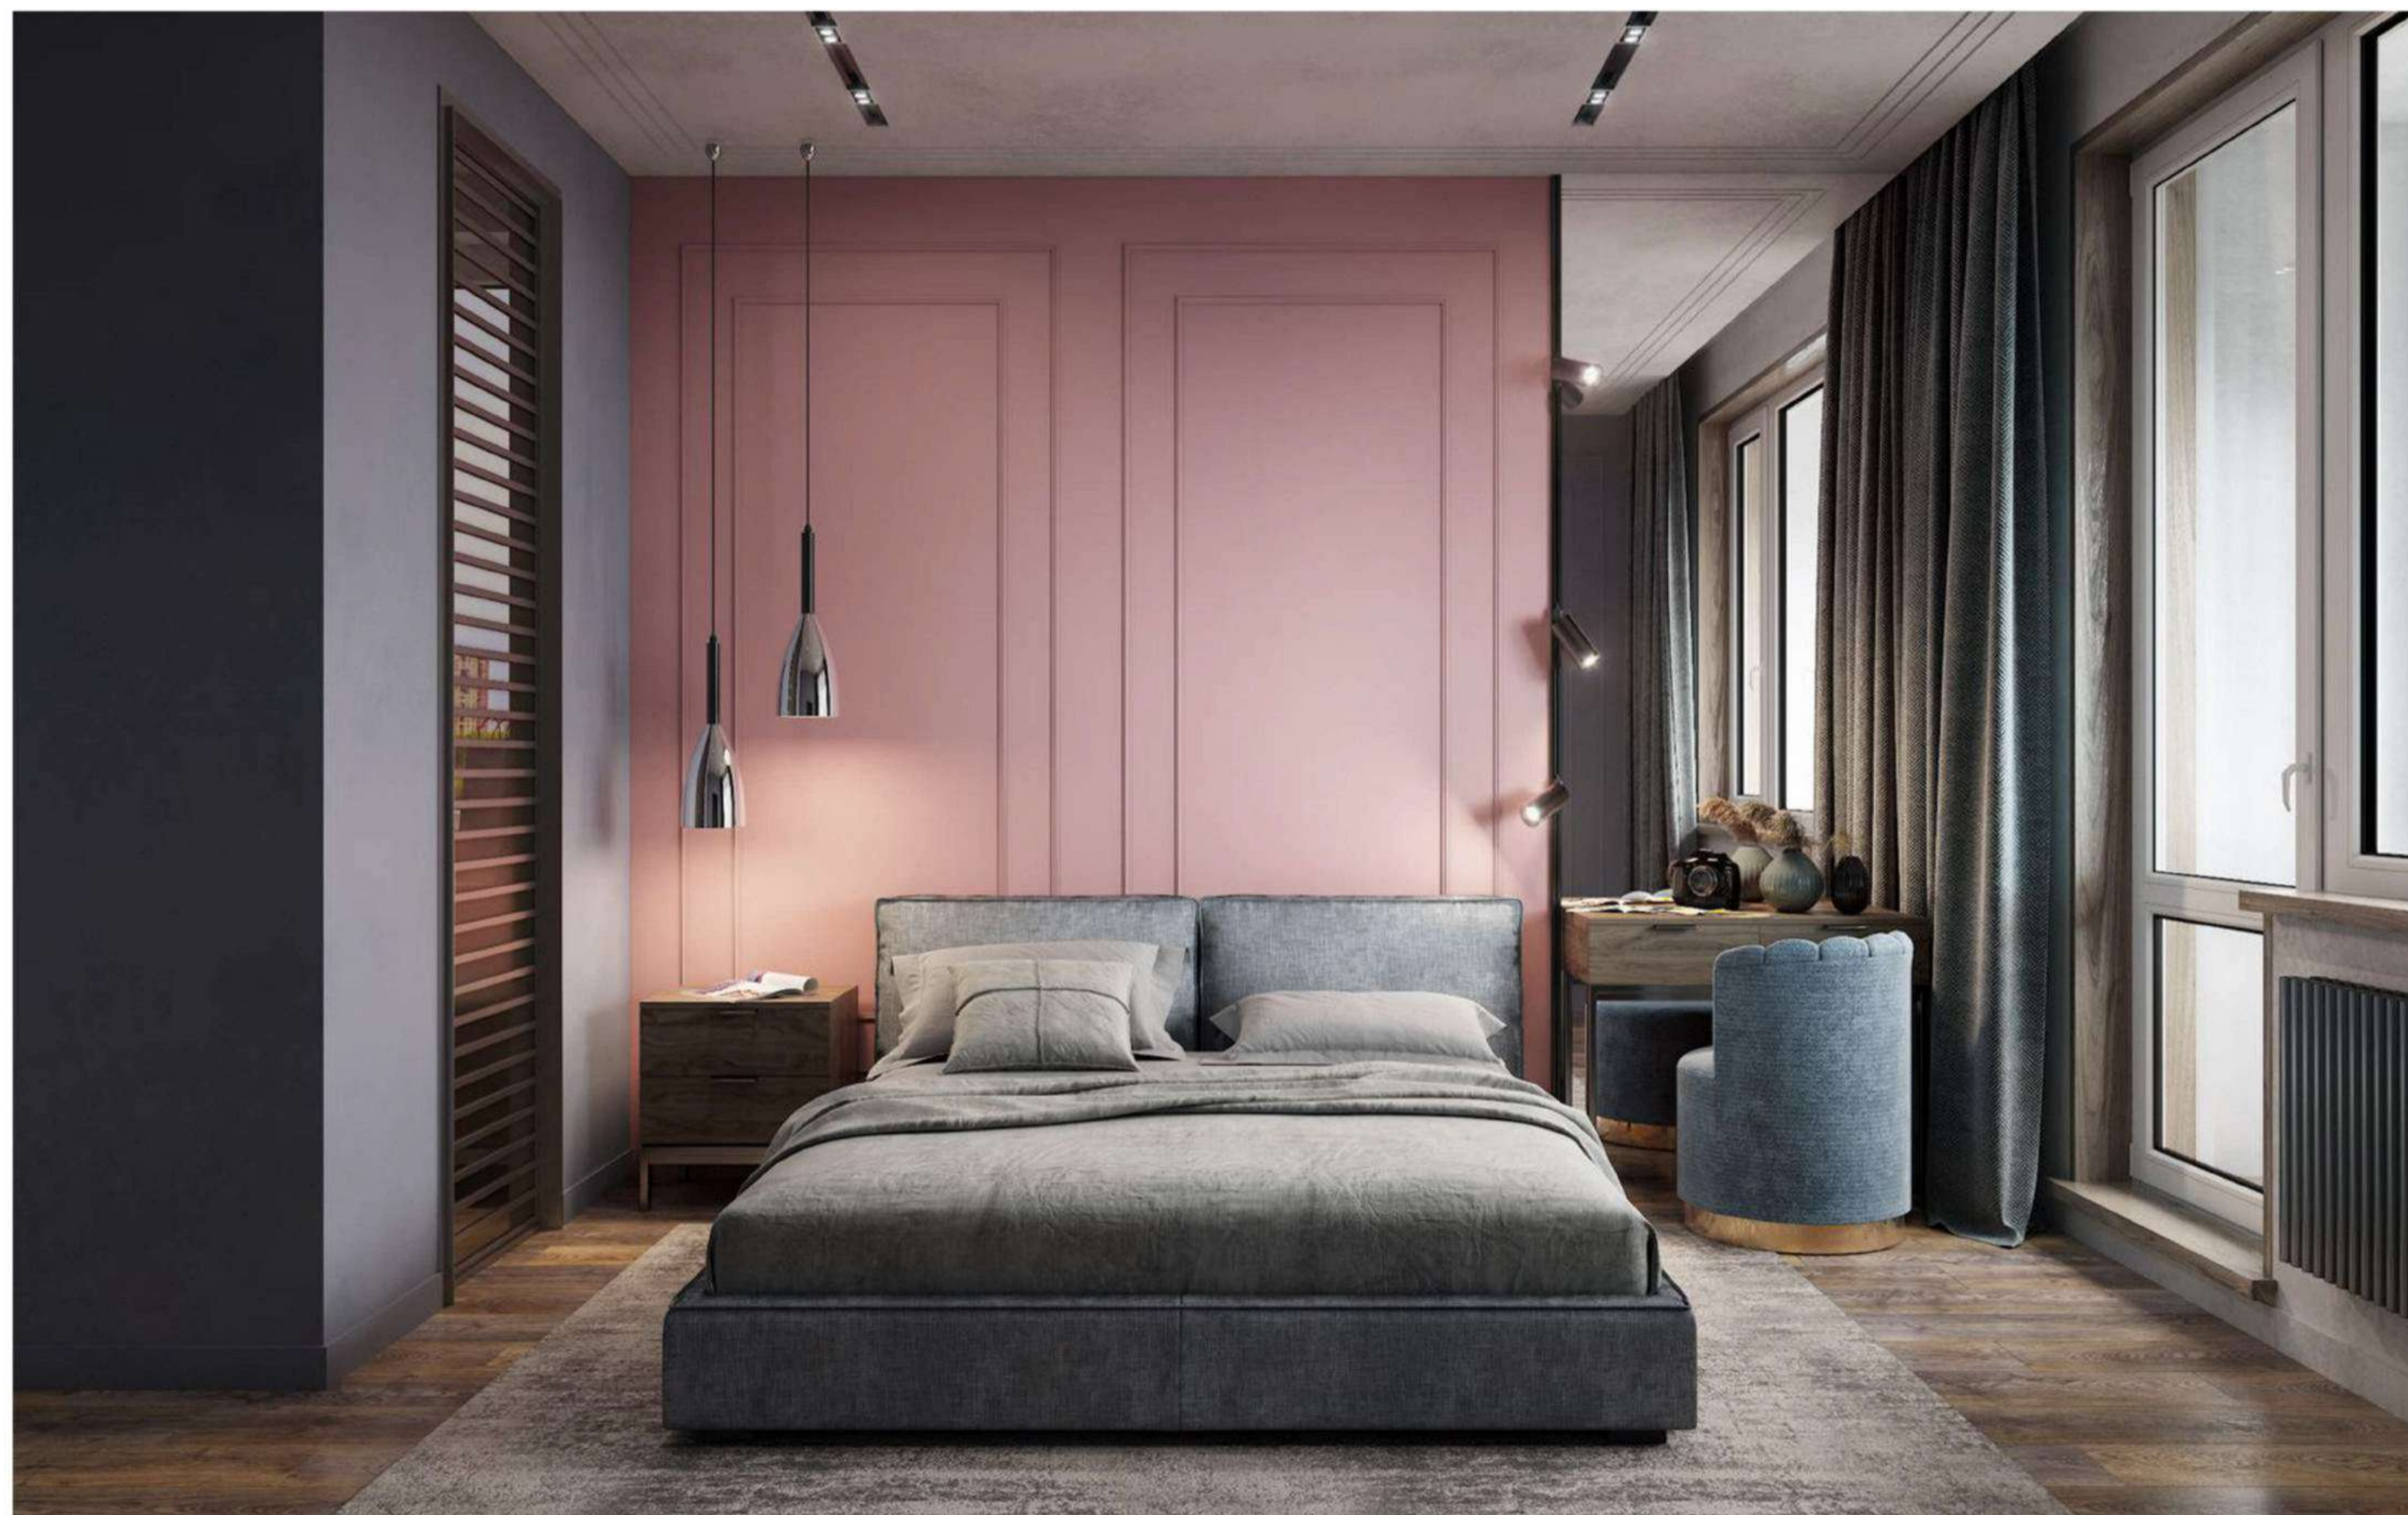

SKLADMAN
USG

DESIGN INTERIOR

APARTMENT

LOCATION: RU, MOSCOW
AREA: 25m²

SKLADMAN
USG

DESIGN INTERIOR

APARTMENT

LOCATION: RU, MOSCOW
AREA: 25m²