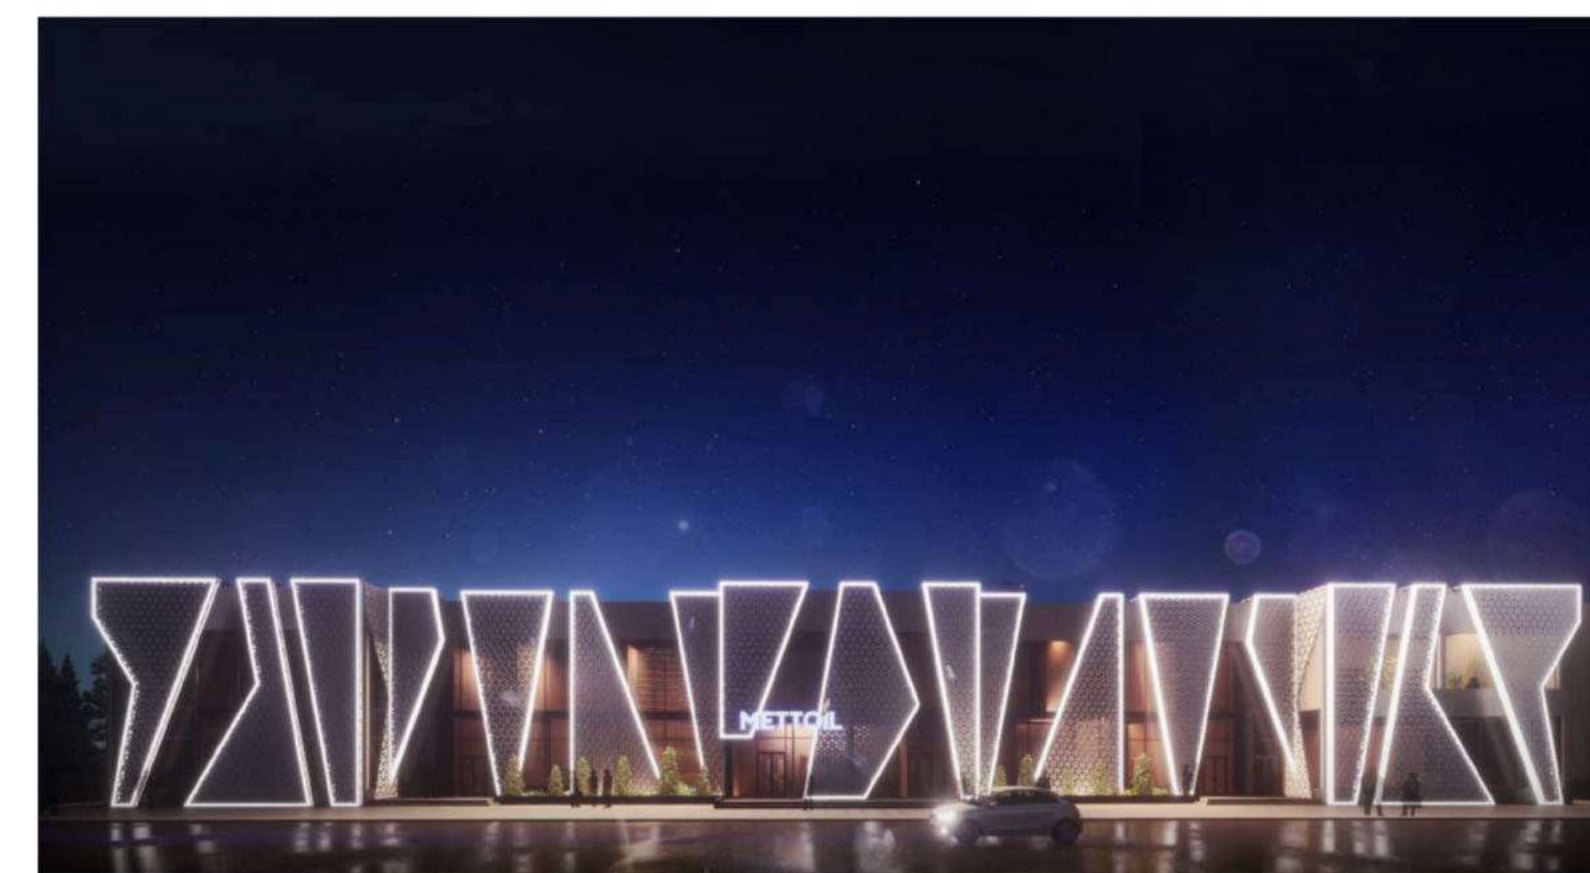

SKLADMAN
USG

INDUSTRIAL BUILDING

METTOIL

LOCATION: RU, MOSCOW
AREA: 9 600m²