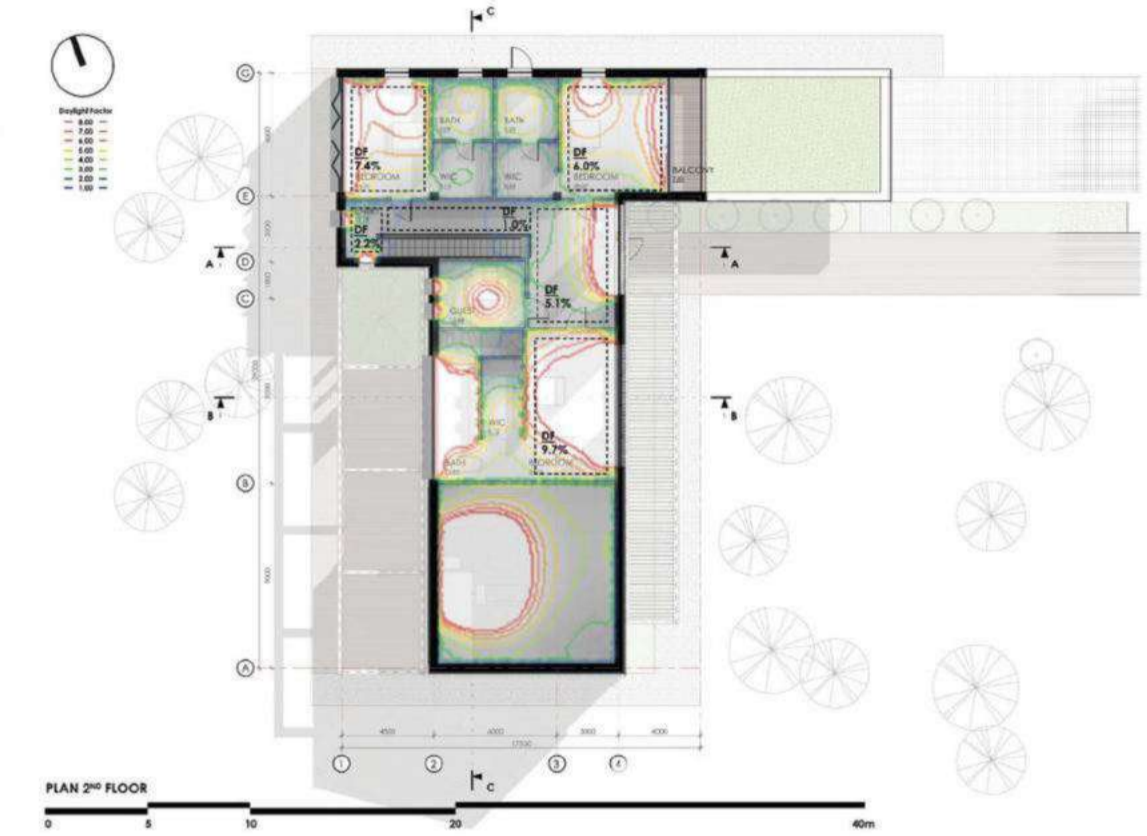

RESIDENTIAL BUILDINGS

SOUL HOUSE
LOCATION: MD, CRICOVA
AREA: 500m²

SOUL HOUSE

LOCATION: MD, CRICOVA
AREA: 500m²

RESIDENTIAL BUILDINGS

VERTICAL AXIS WIND TURBINE

SOLAR PANELS

ROOF WINDOWS

SOLAR PANELS

GREEN ROOF

SKLADMAN
USG

DESIGN INTERIOR

SKLADMAN
USG

DESIGN INTERIOR

LUXURY APARTMENT

LOCATION: RU, MOSCOW
AREA: 100m²