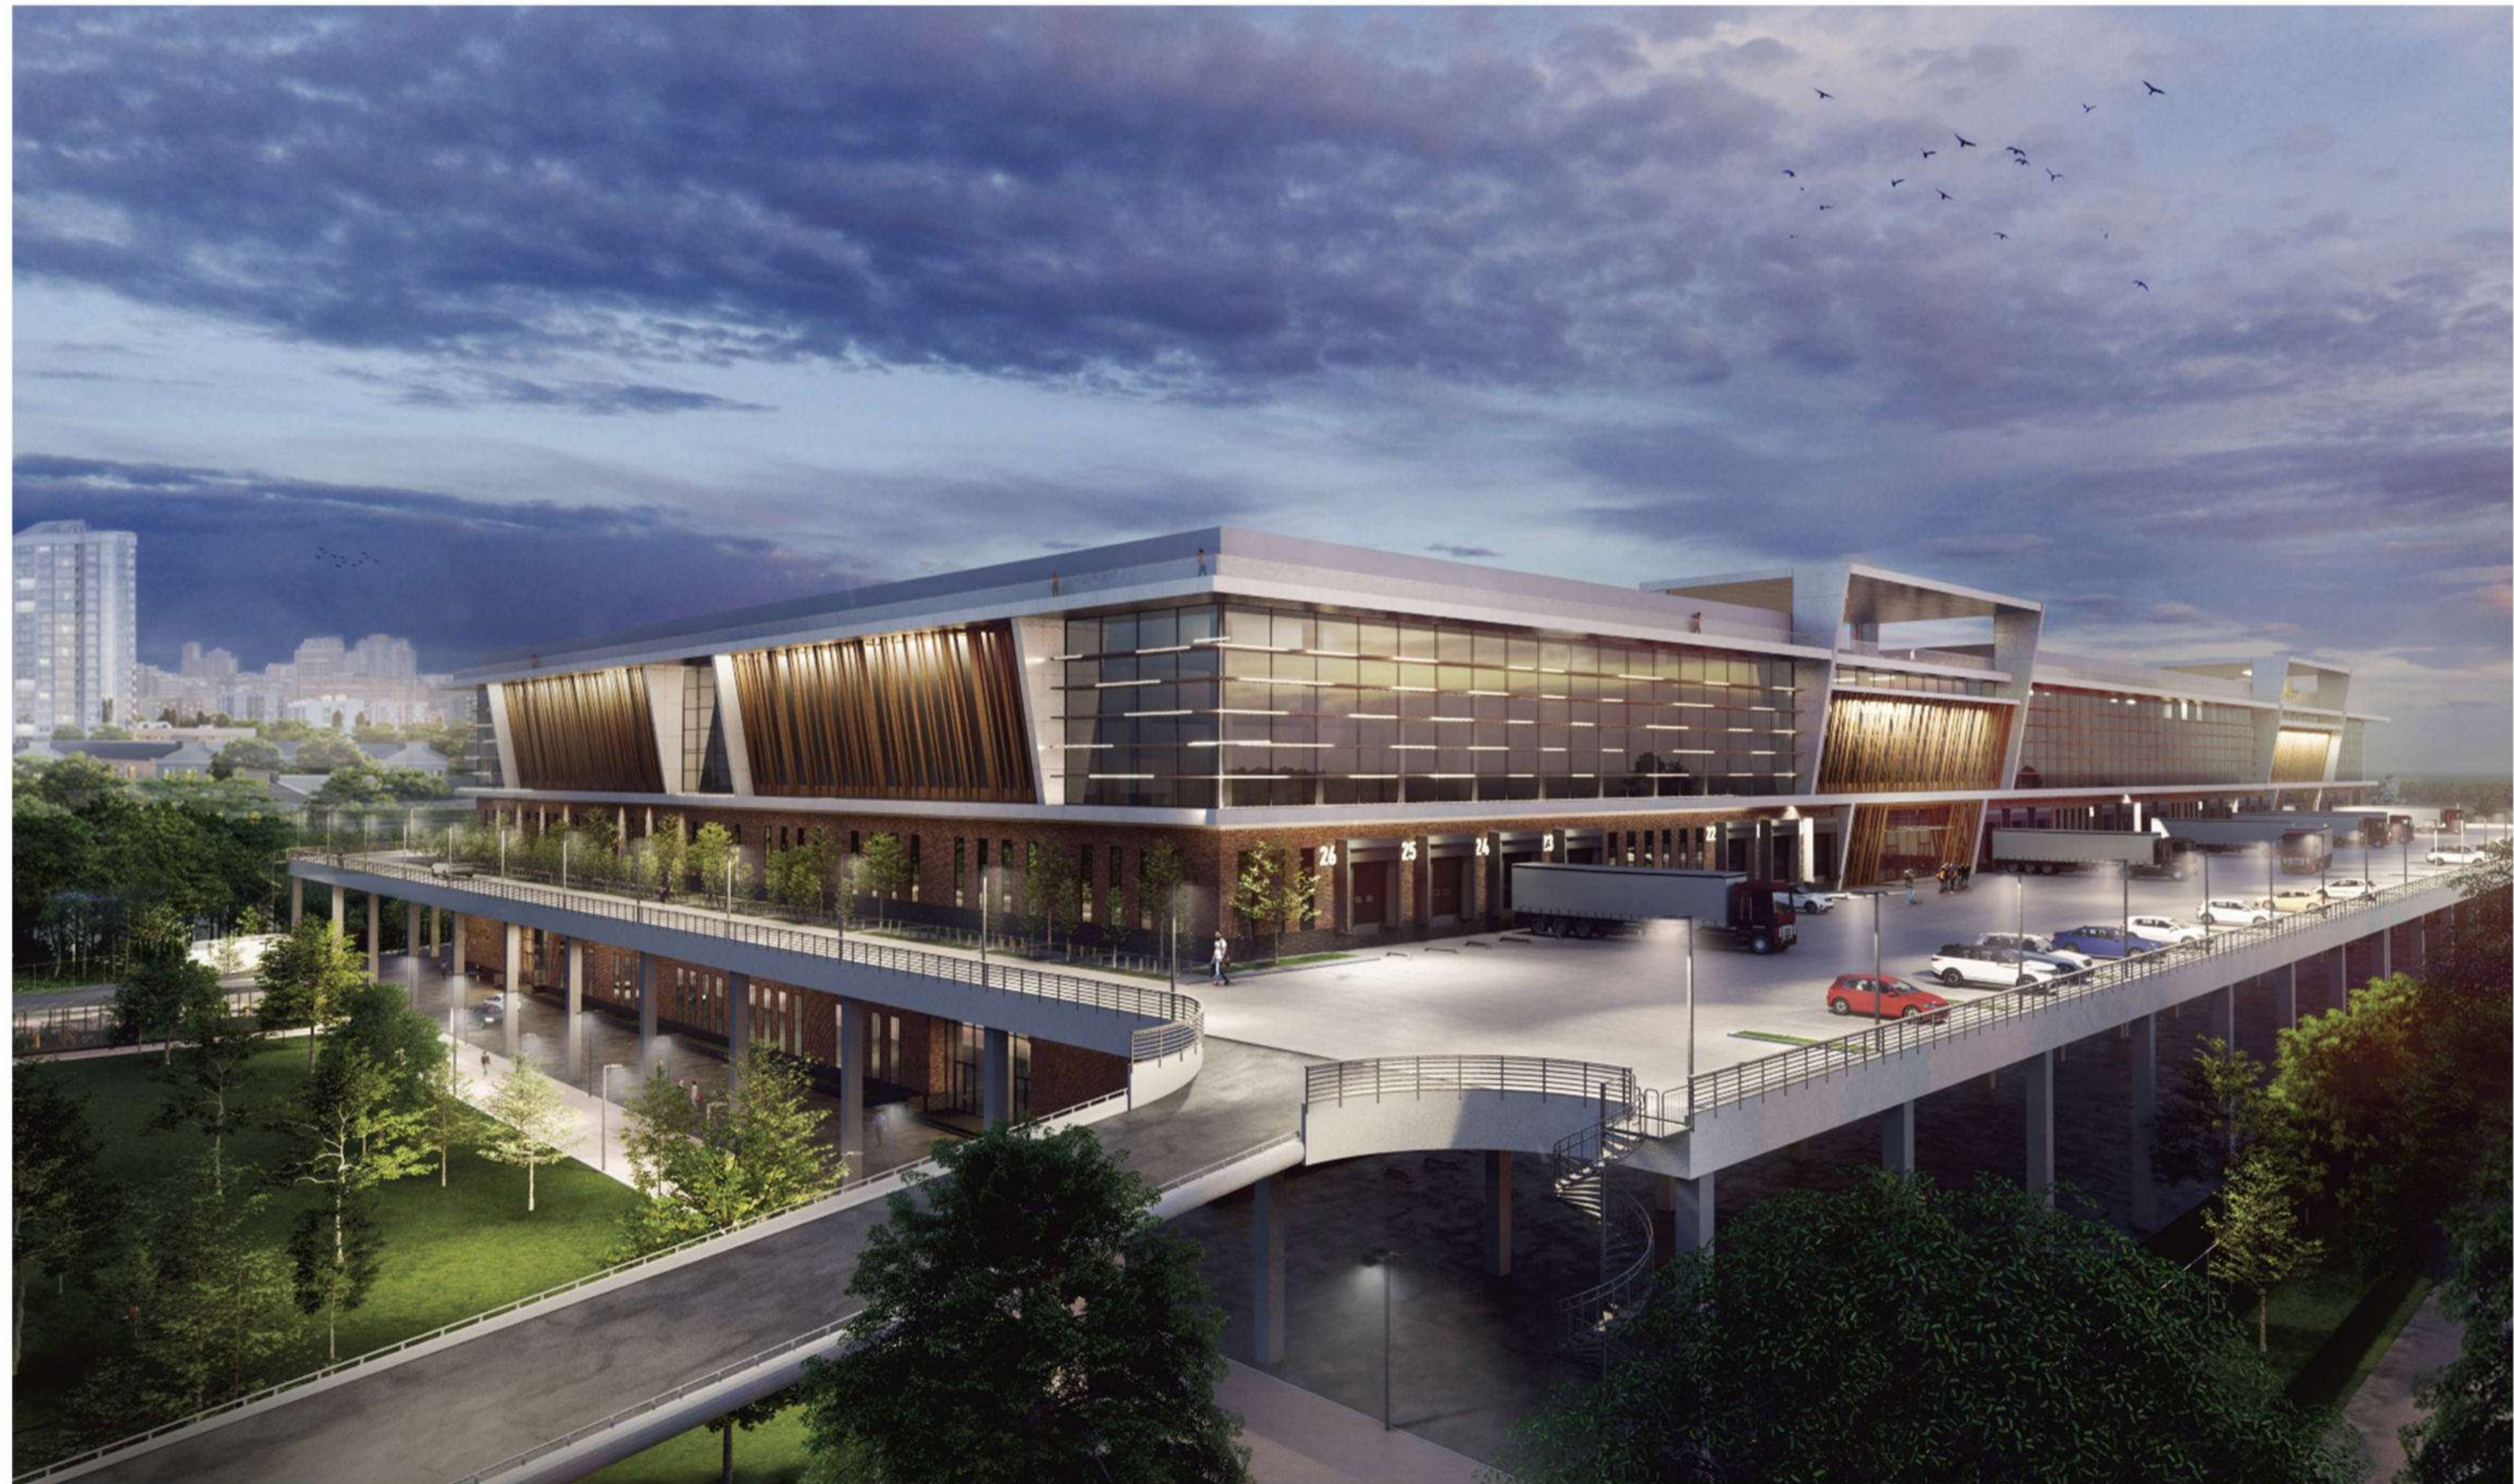

PUBLIC BUILDINGS

PNK-GROUP
LOCATION: RU, BLIZHNIYE PRUDISHCHI
AREA: 143000m²