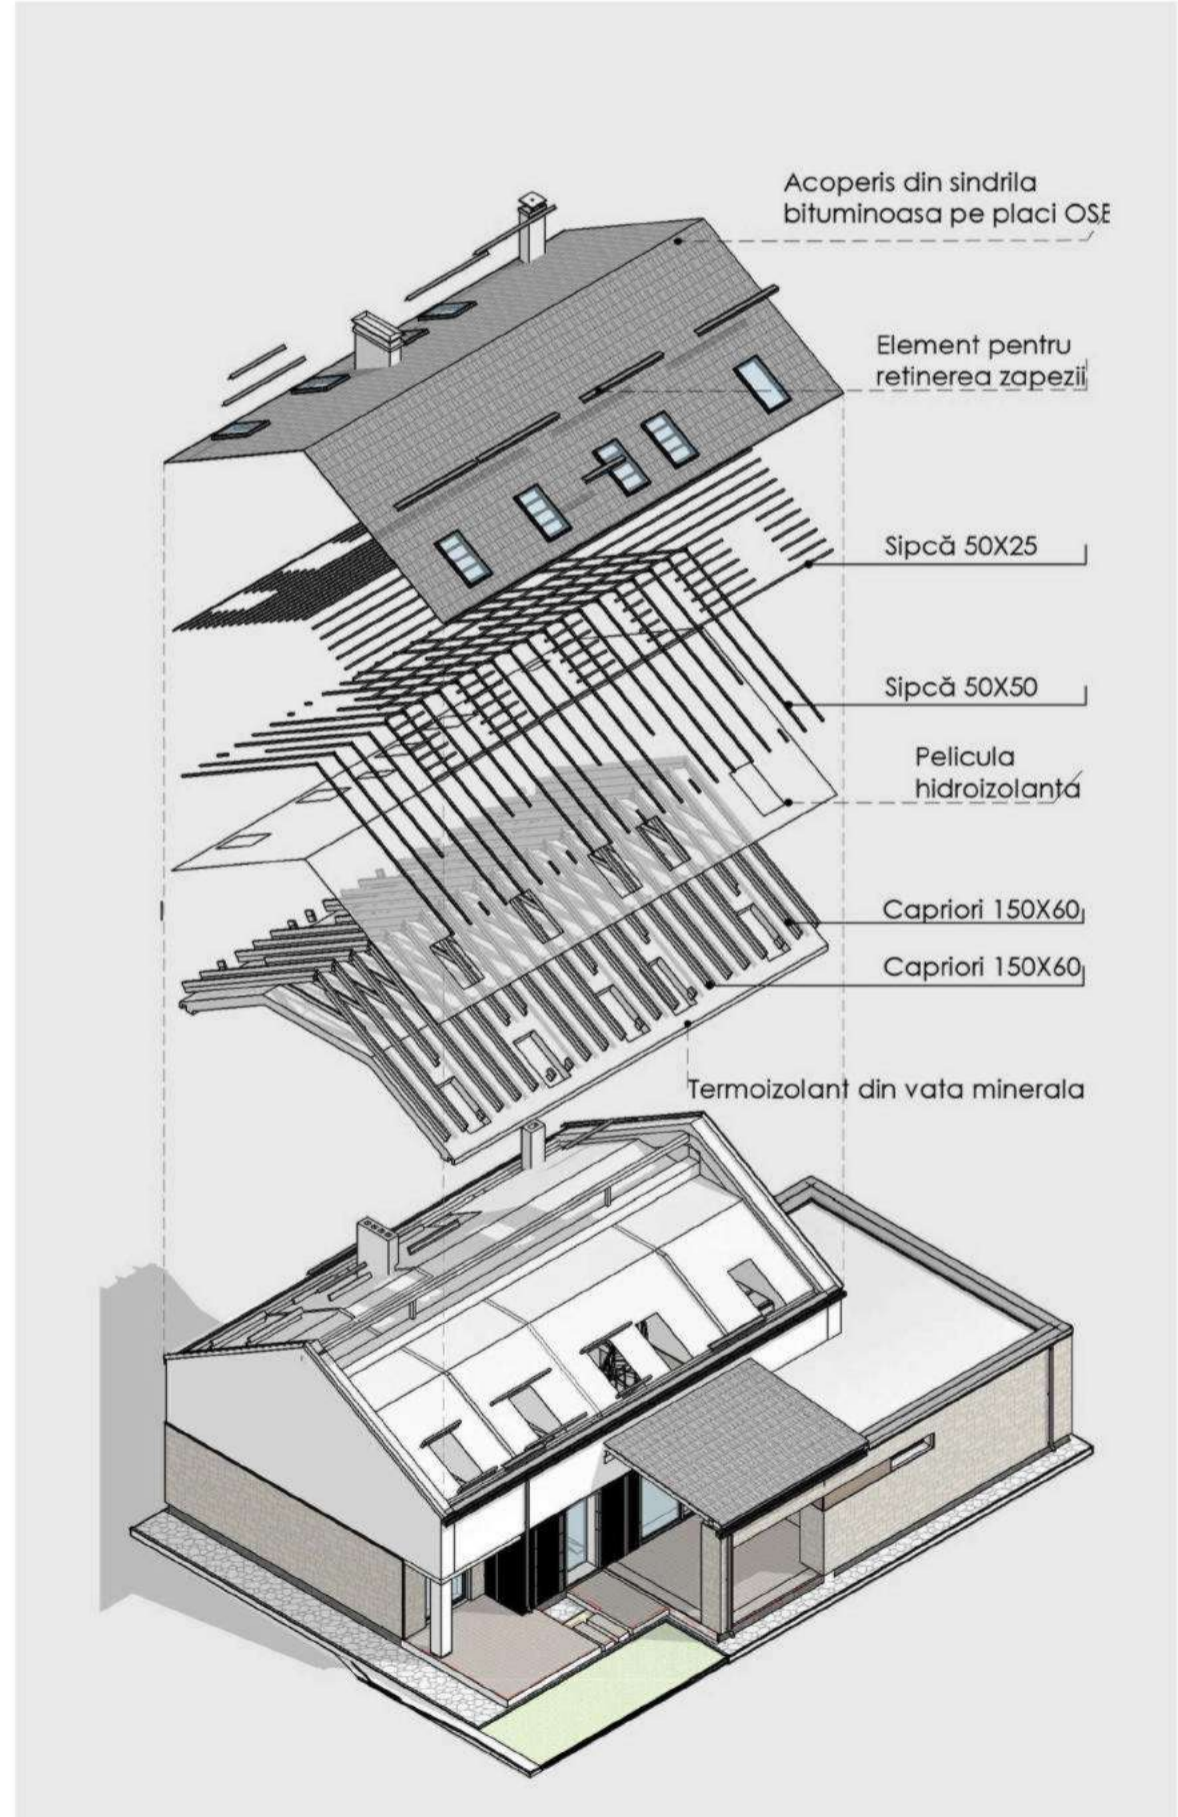

HOUSE
LOCATION: MD, TOHATIN
AREA: 330m²

RESIDENTIAL BUILDINGS