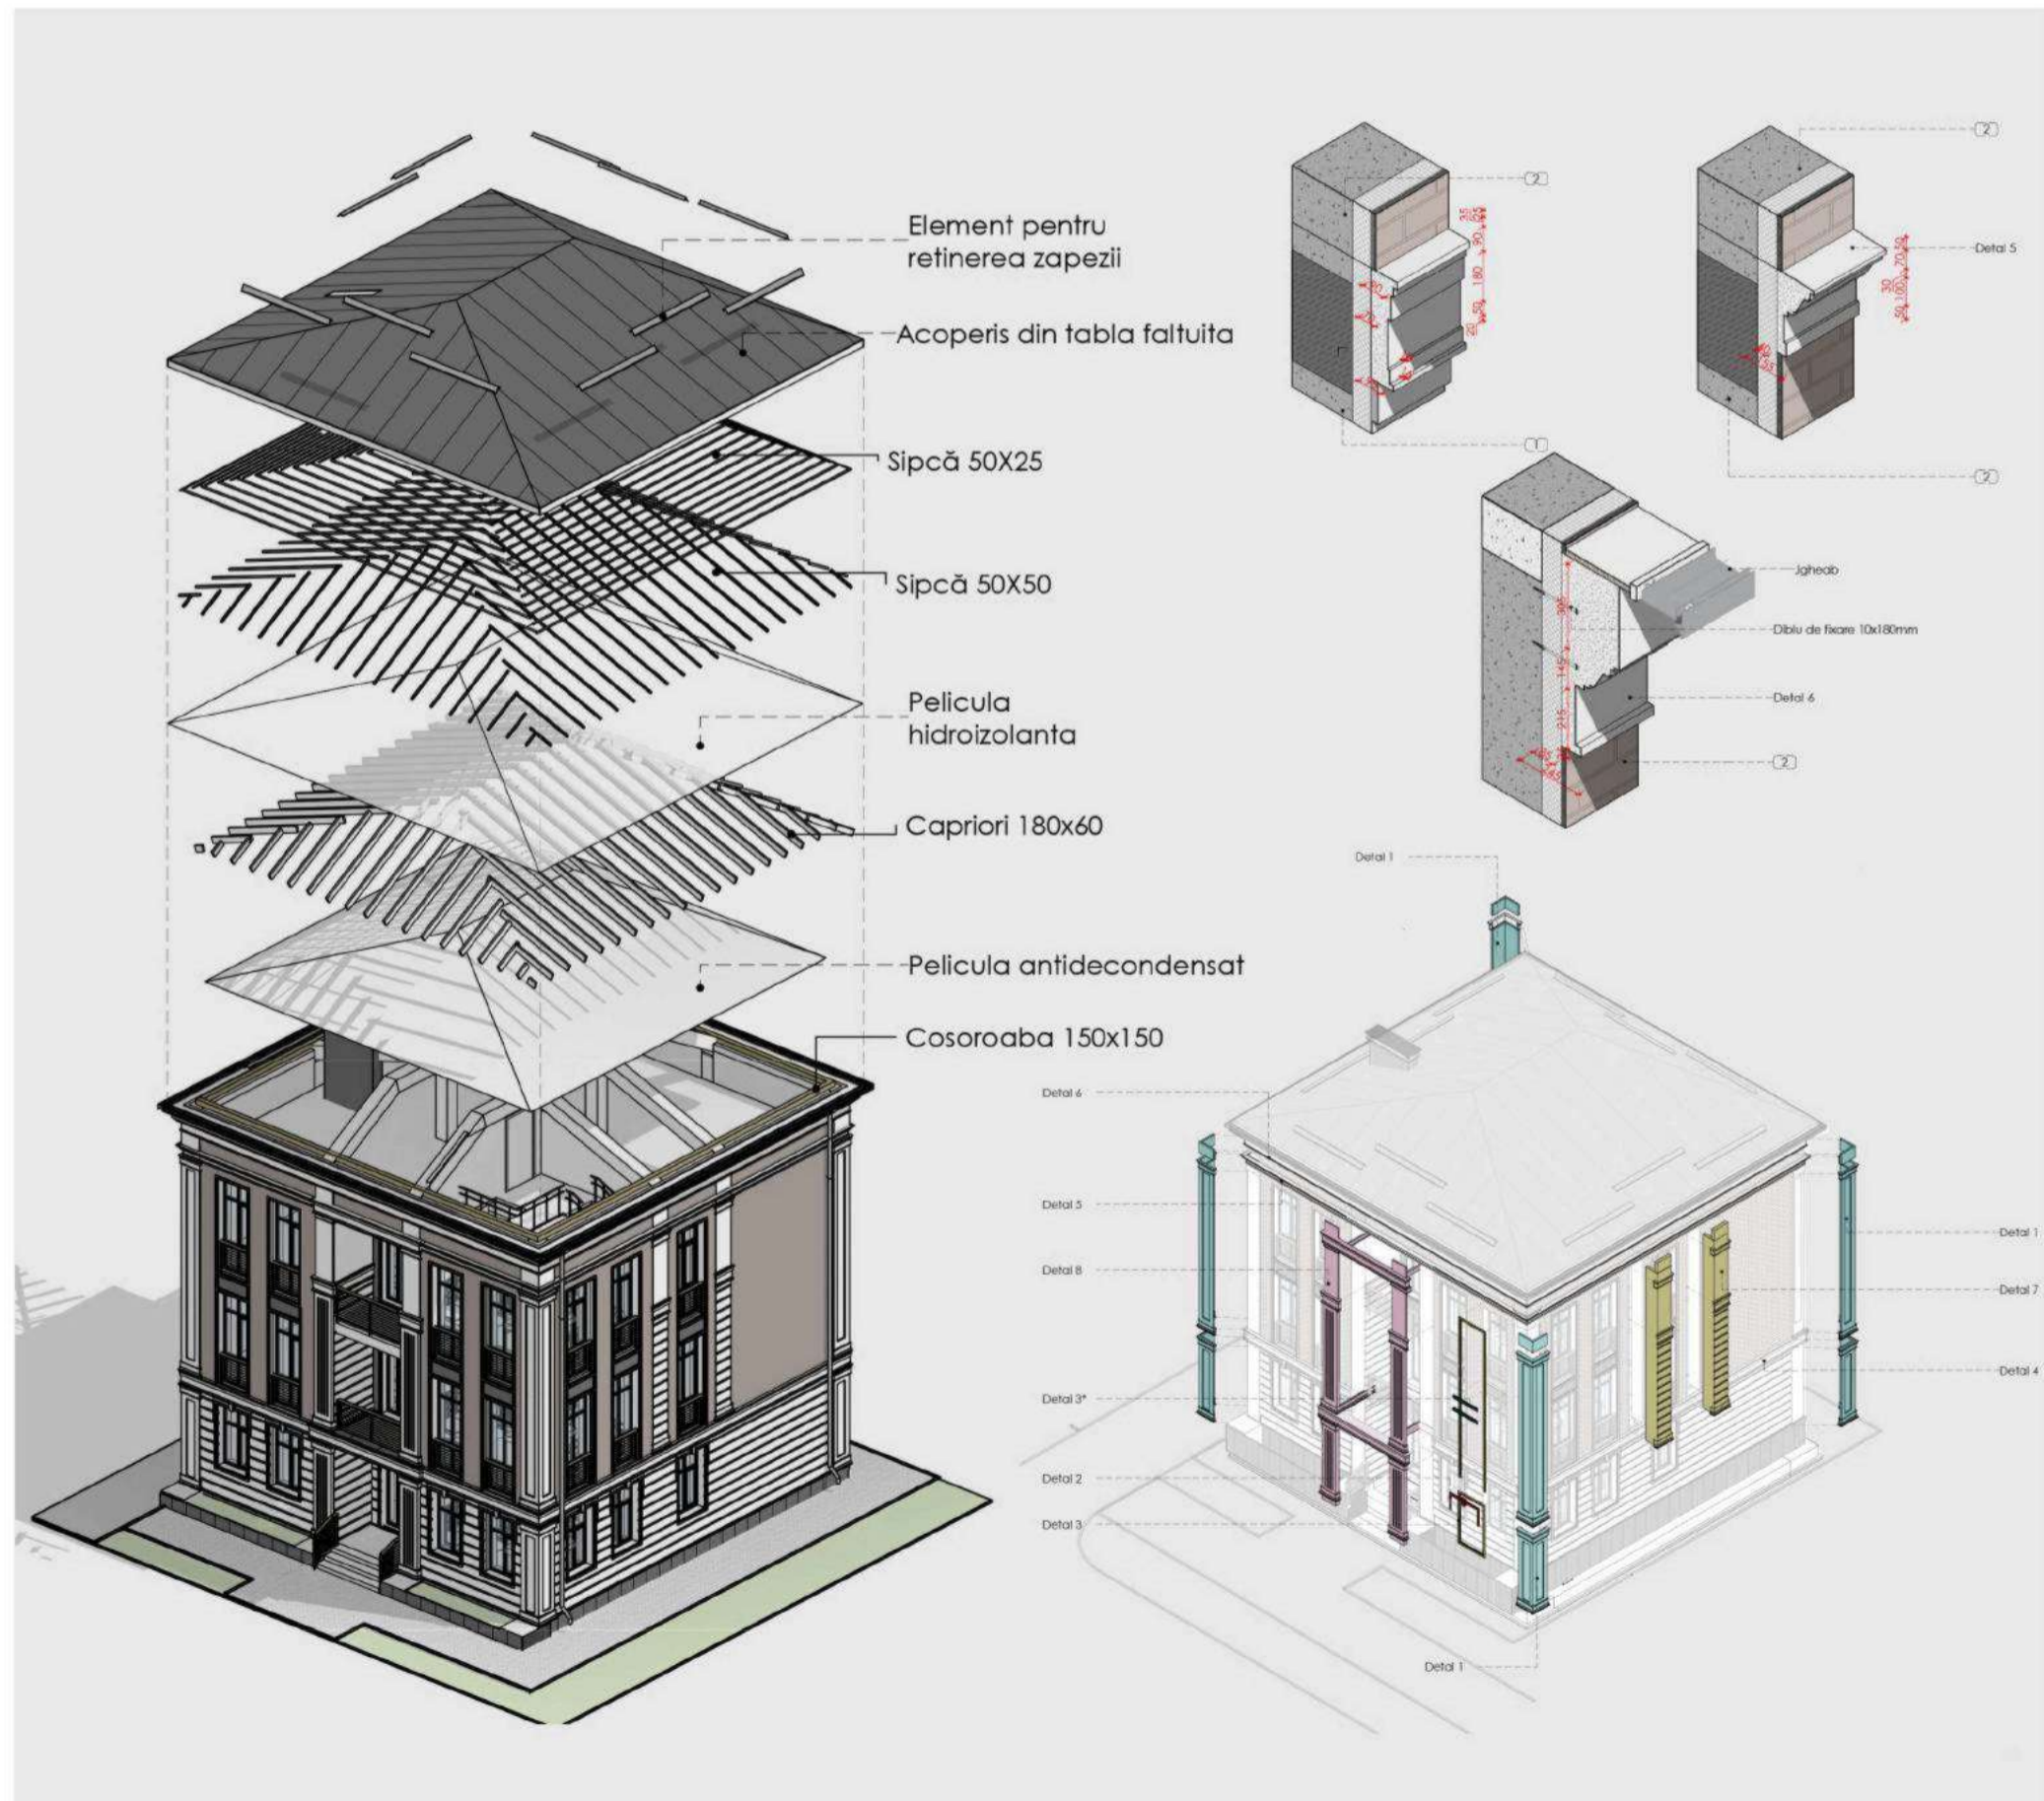

SKLADMAN

USG

INDUSTRIAL BUILDING

WINERY

LOCATION: MD, BOZIENI
AREA: 4 100m²

PUBLIC BUILDINGS

OFFICE
LOCATION: MD, CHISINAU
AREA: 350m²

RESIDENTIAL BUILDINGS