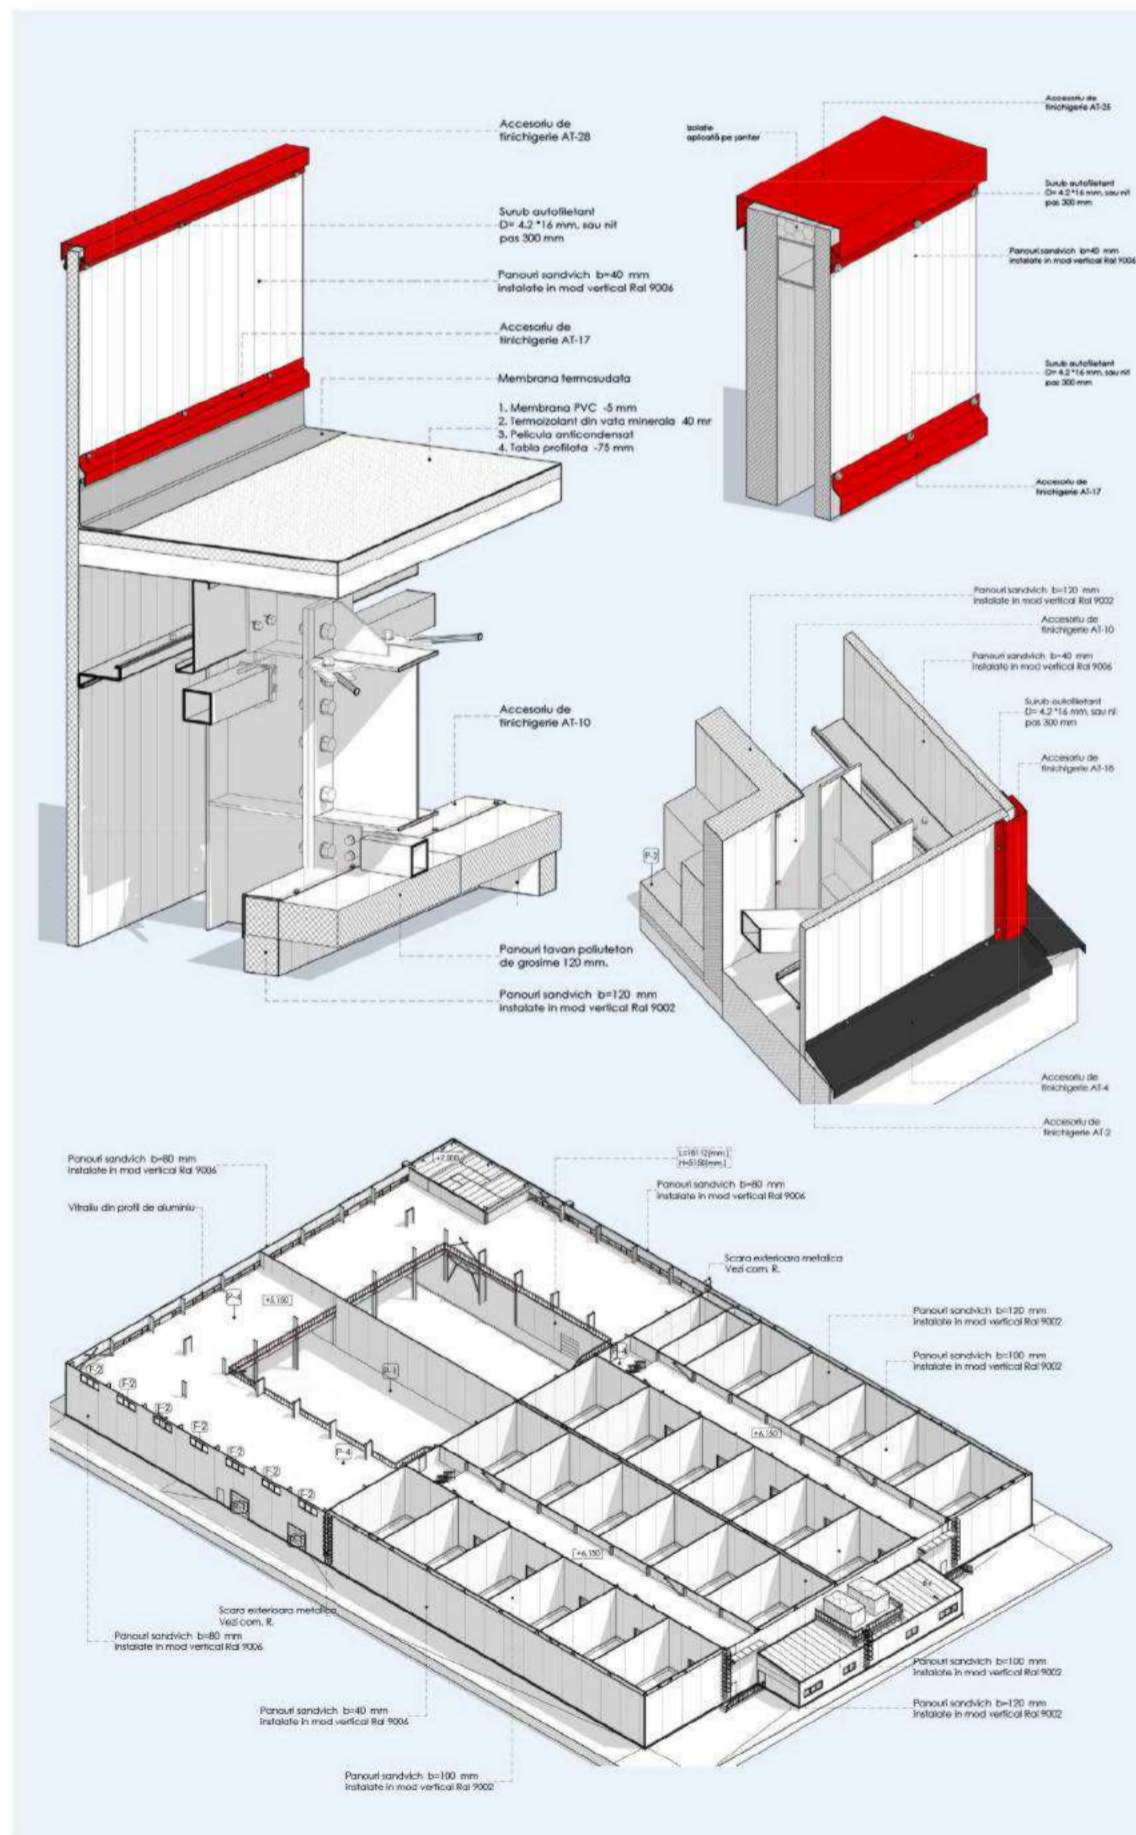

SKLADMAN

USG

INDUSTRIAL BUILDING

ELIT-FRUCT

LOCATION: MD, COSEVNITA
AREA: 8 000m²