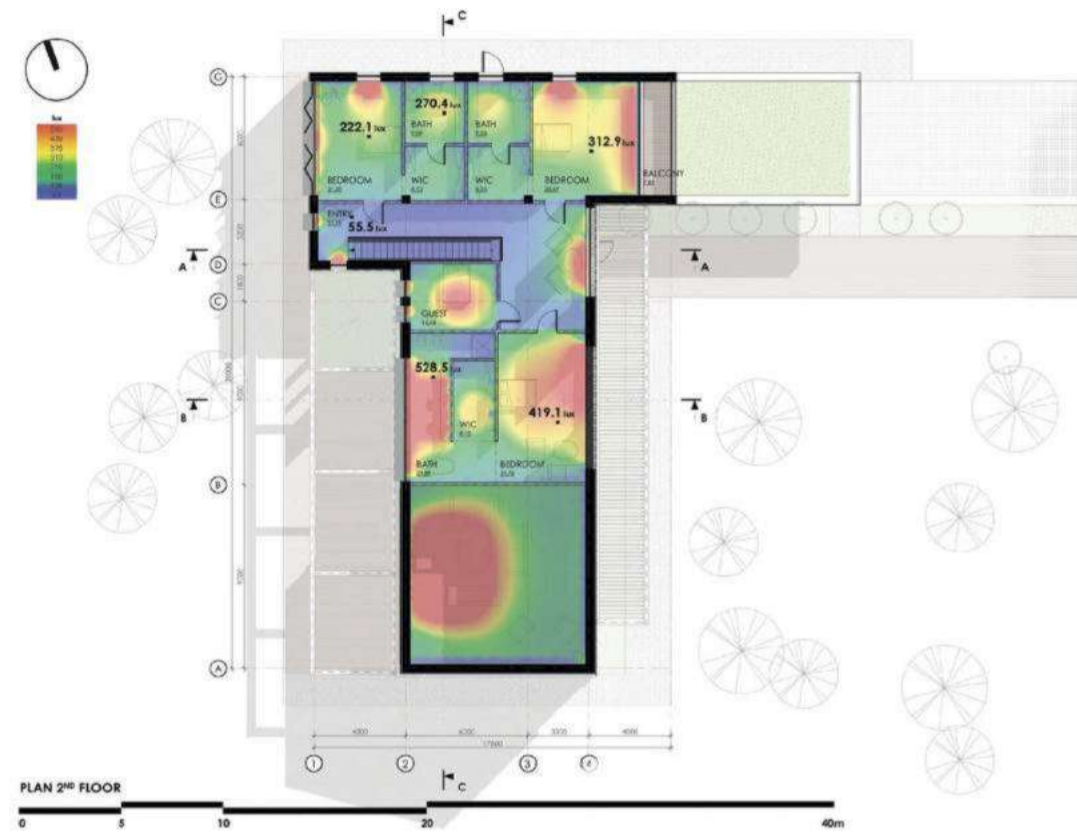

RESIDENTIAL BUILDINGS

SOUL HOUSE
LOCATION: MD, CRICOVA
AREA: 500m²

SOUL HOUSE

LOCATION: MD, CRICOVA
AREA: 500m²

RESIDENTIAL BUILDINGS

VERTICAL AXIS WIND TURBINE

SOLAR PANELS

ROOF WINDOWS

SOLAR PANELS

GREEN ROOF

SKLADMAN
USG

DESIGN INTERIOR

SKLADMAN
USG

DESIGN INTERIOR

LUXURY APARTMENT

LOCATION: RU, MOSCOW
AREA: 100m²