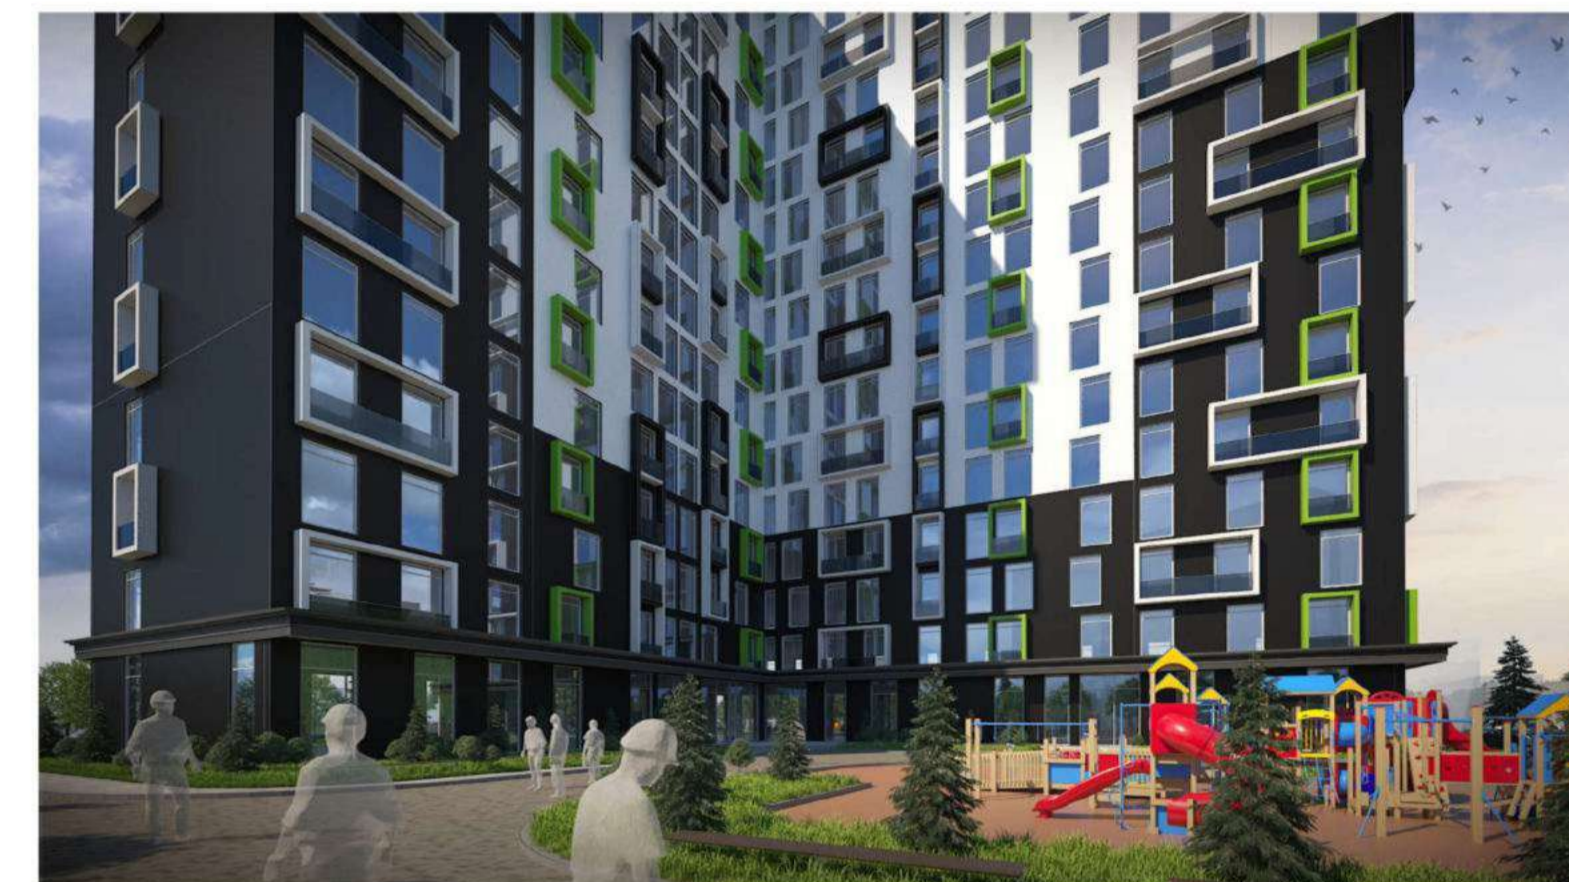

RESIDENTIAL COMPLEX

LOCATION: RU, MOSCOW
AREA: 25 000m²