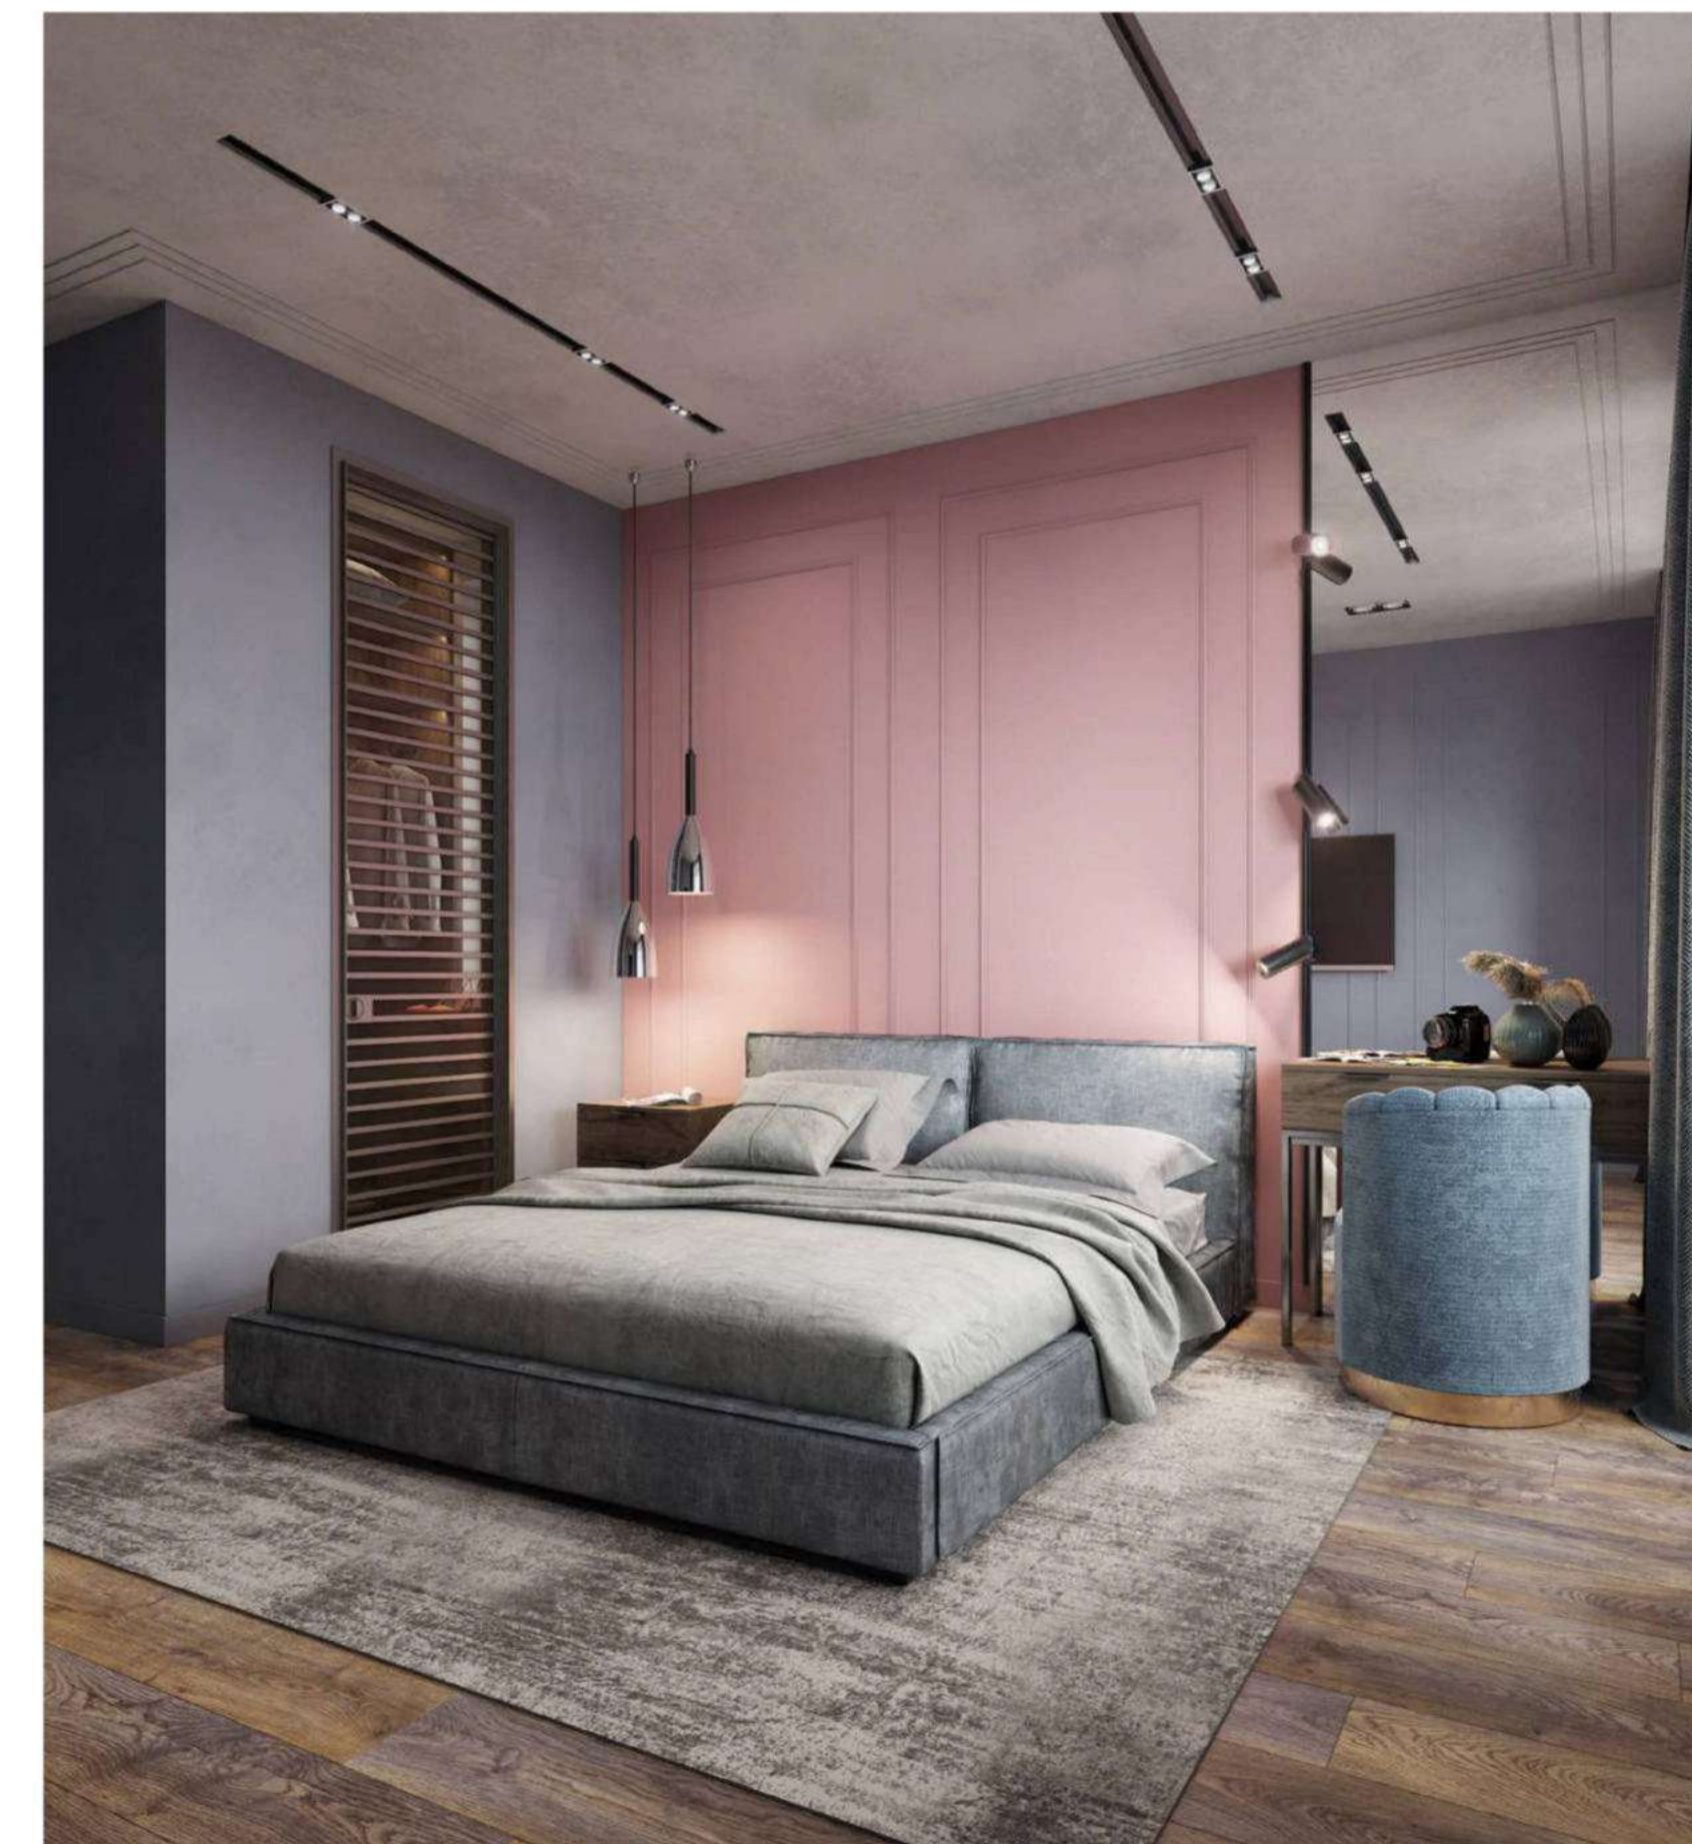

SKLADMAN
USG

DESIGN INTERIOR

APARTMENT

LOCATION: RU, MOSCOW
AREA: 25m²

SKLADMAN
USG

DESIGN INTERIOR

APARTMENT

LOCATION: RU, MOSCOW
AREA: 25m²