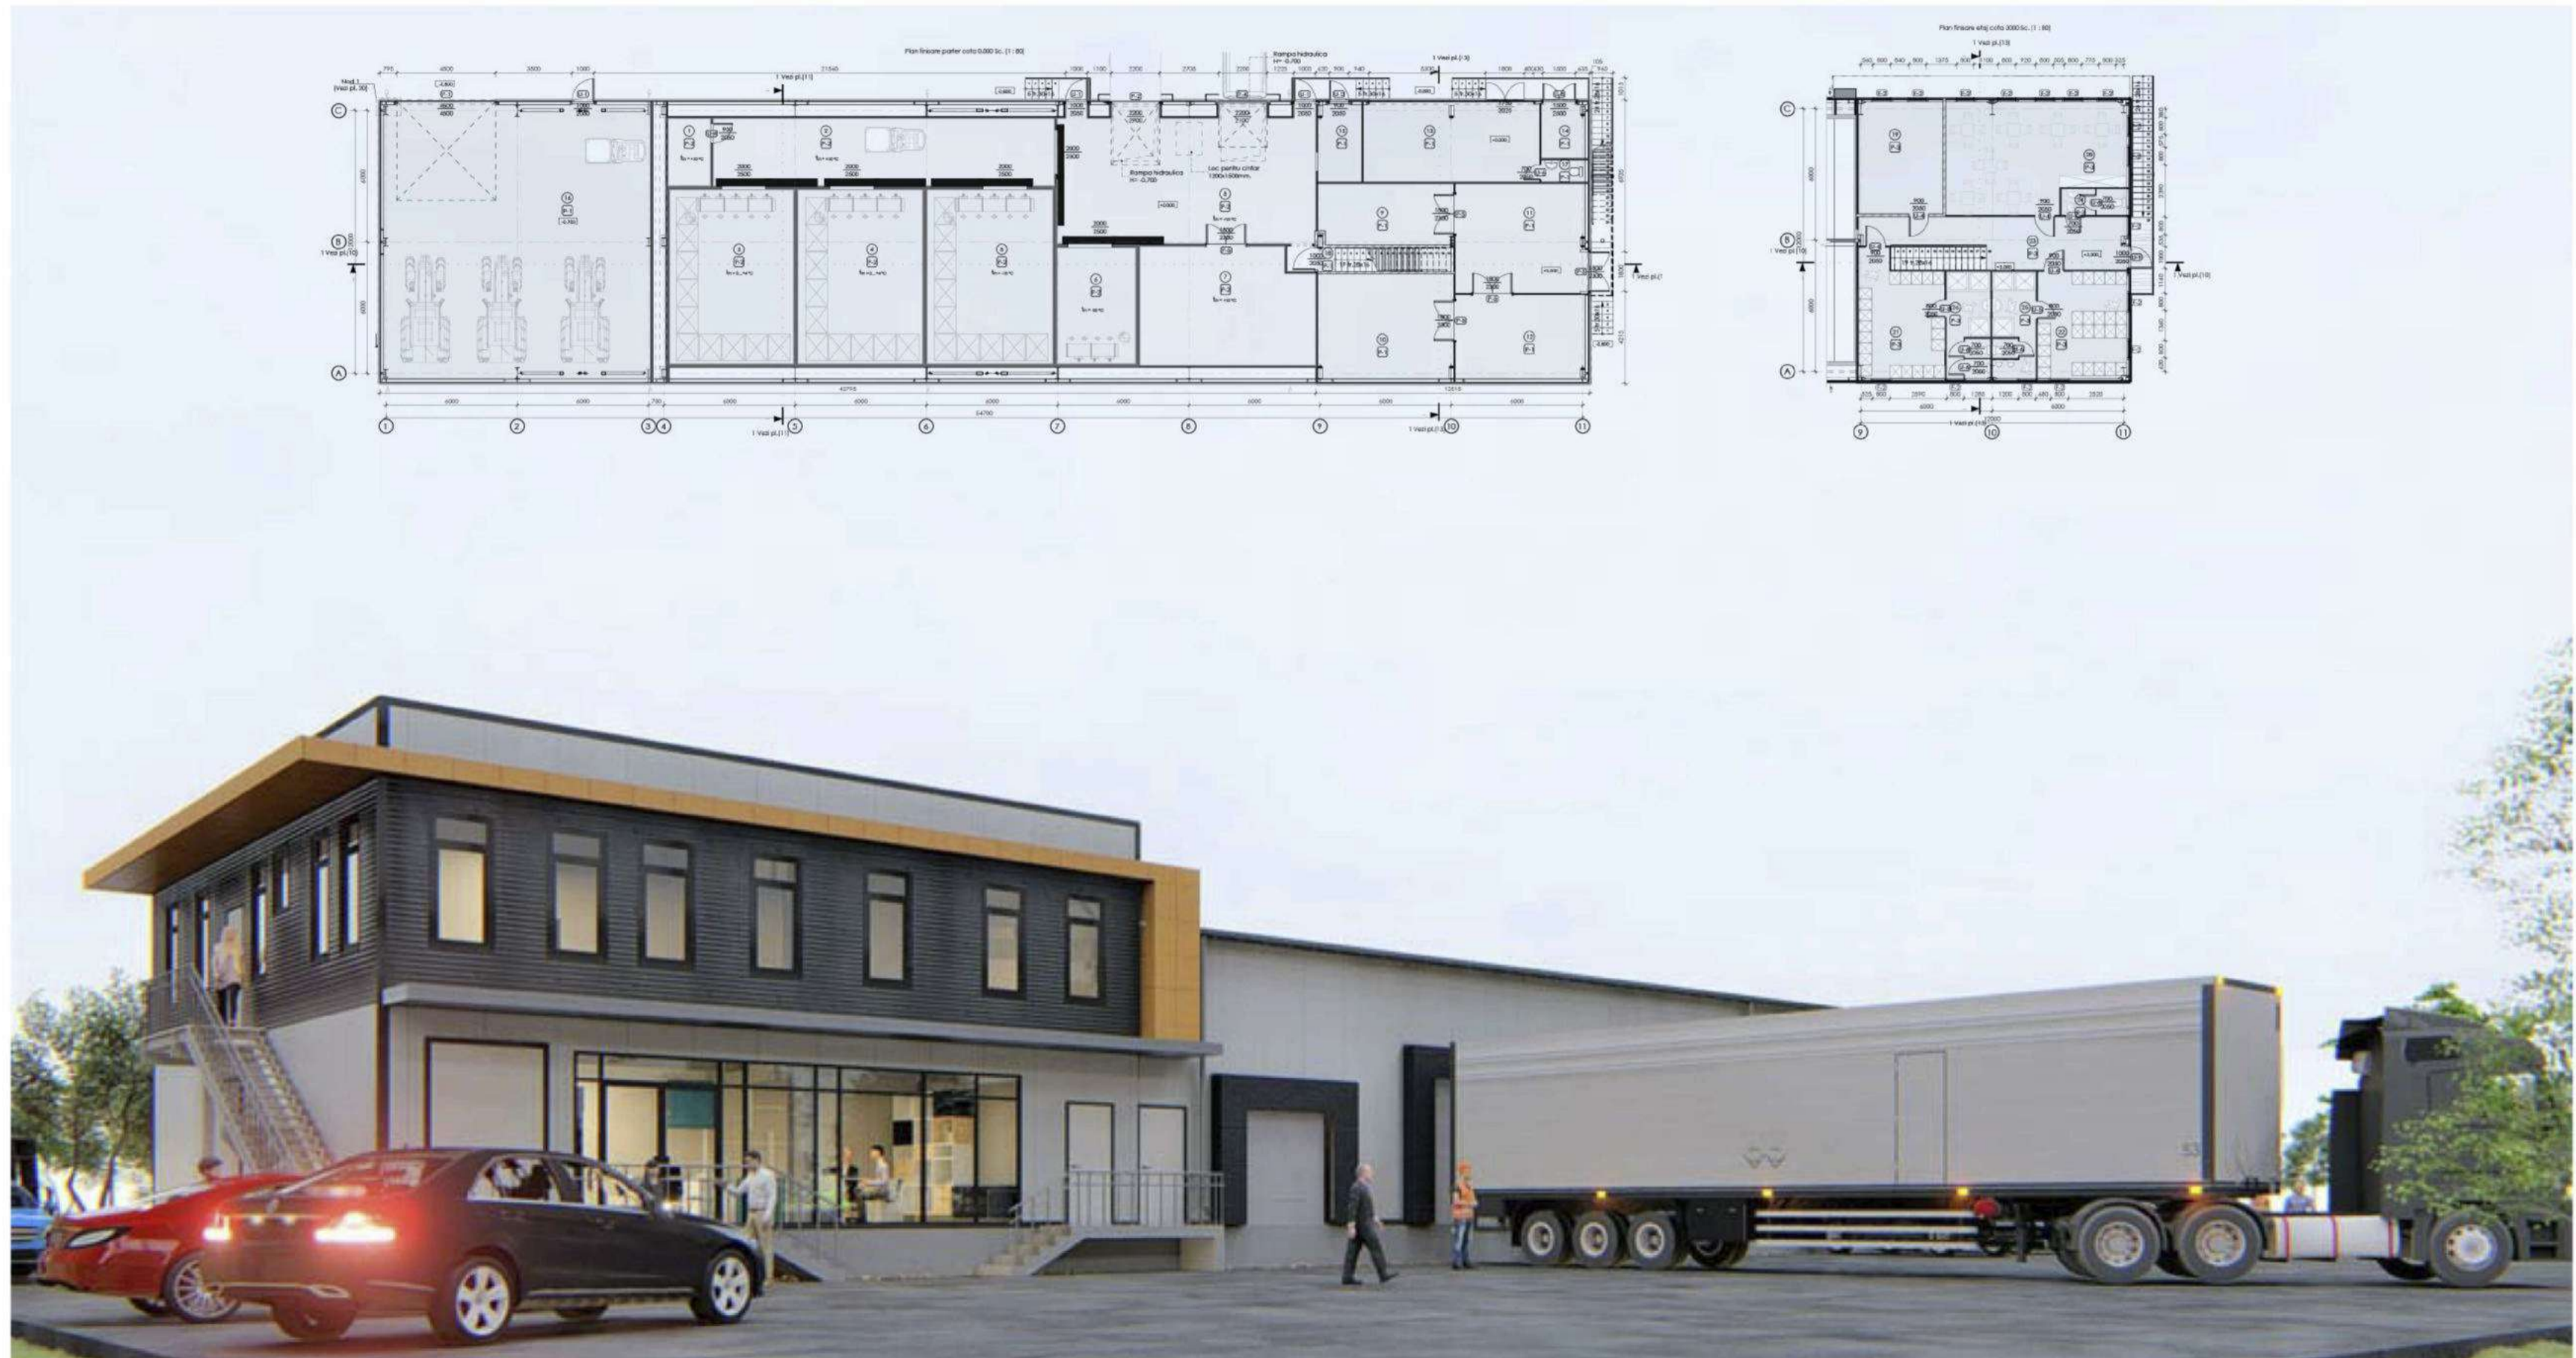

SKLADMAN
USG

INDUSTRIAL BUILDING

CAPSUN FRUCT

LOCATION: RO, BRAILA
AREA: 900m²

SKLADMAN

USG

INDUSTRIAL BUILDING

ELIT-FRUCT