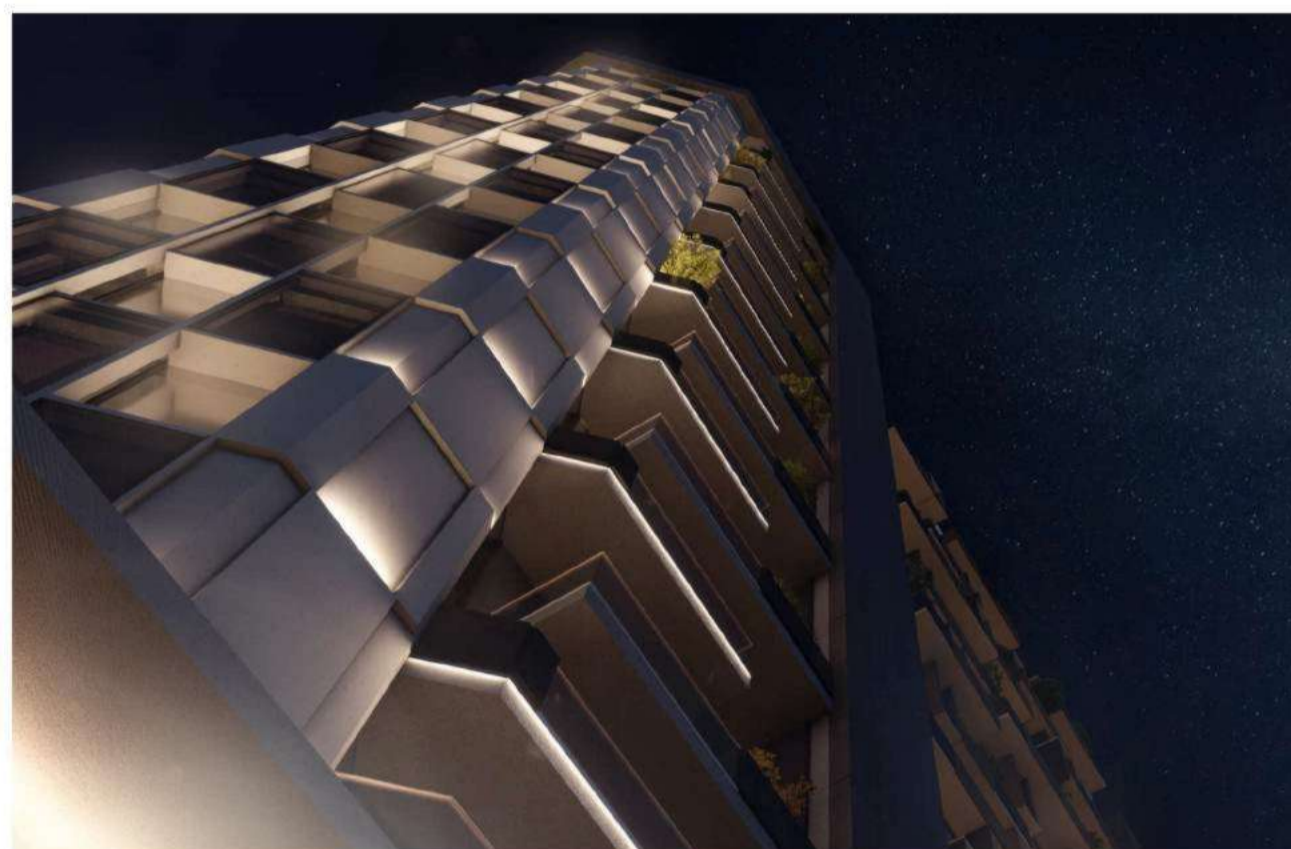

RESIDENTIAL BUILDINGS

RESIDENTIAL COMPLEX

LOCATION: MD, CHISINAU
AREA: 45 000m²

SKLADMAN
USG

RESIDENTIAL BUILDINGS

RESIDENTIAL COMPLEX

LOCATION: MD, CHISINAU
AREA: 45 000m²

RESIDENTIAL COMPLEX