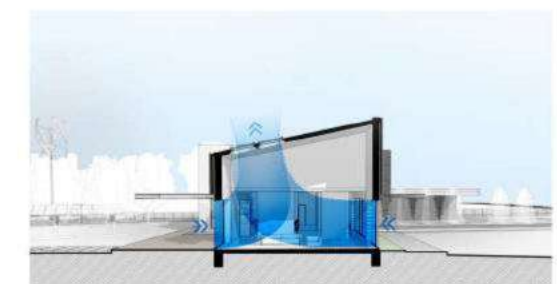

RESIDENTIAL BUILDINGS

SOUL HOUSE
LOCATION: MD, CRICOVA
AREA: 500m²

SOUL HOUSE

LOCATION: MD, CRICOVA
AREA: 500m²

RESIDENTIAL BUILDINGS

VERTICAL AXIS WIND TURBINE

SOLAR PANELS

ROOF WINDOWS