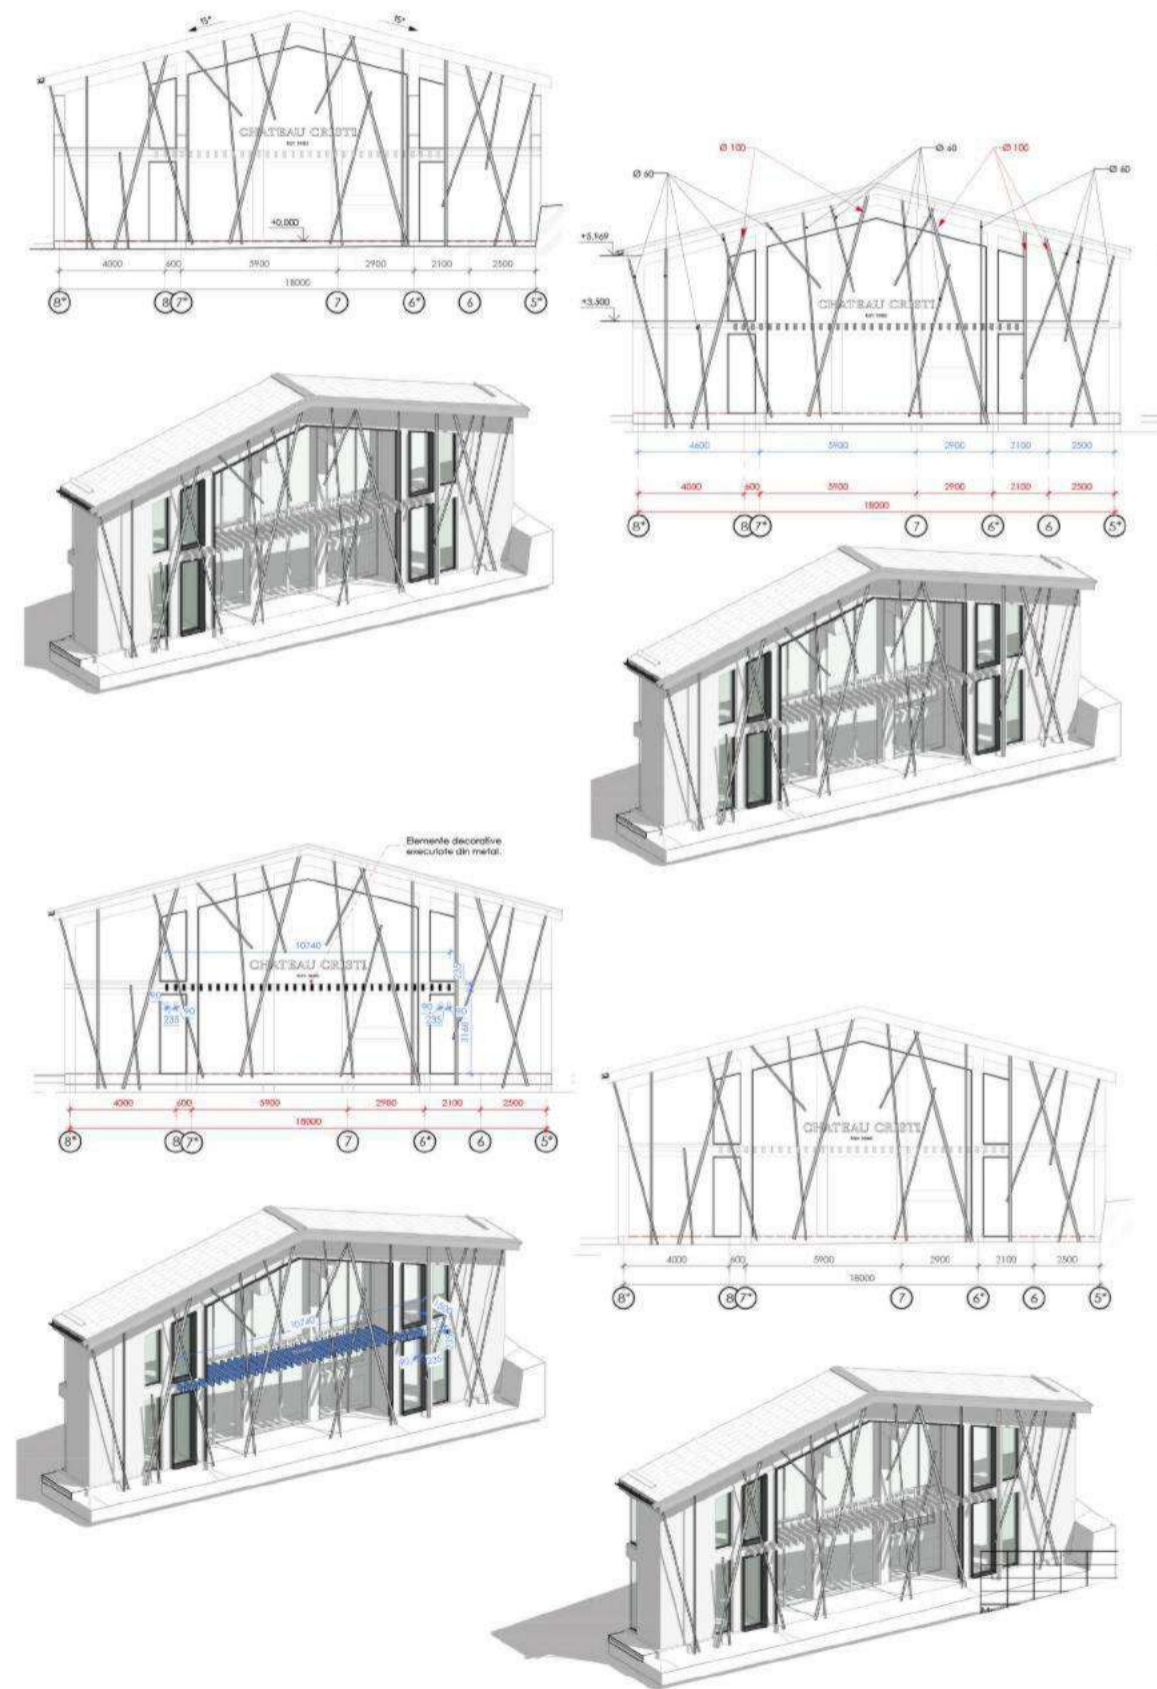

SKLADMAN

USG

INDUSTRIAL BUILDING

WINERY

LOCATION: MD, BOZIENI
AREA: 4 100m²