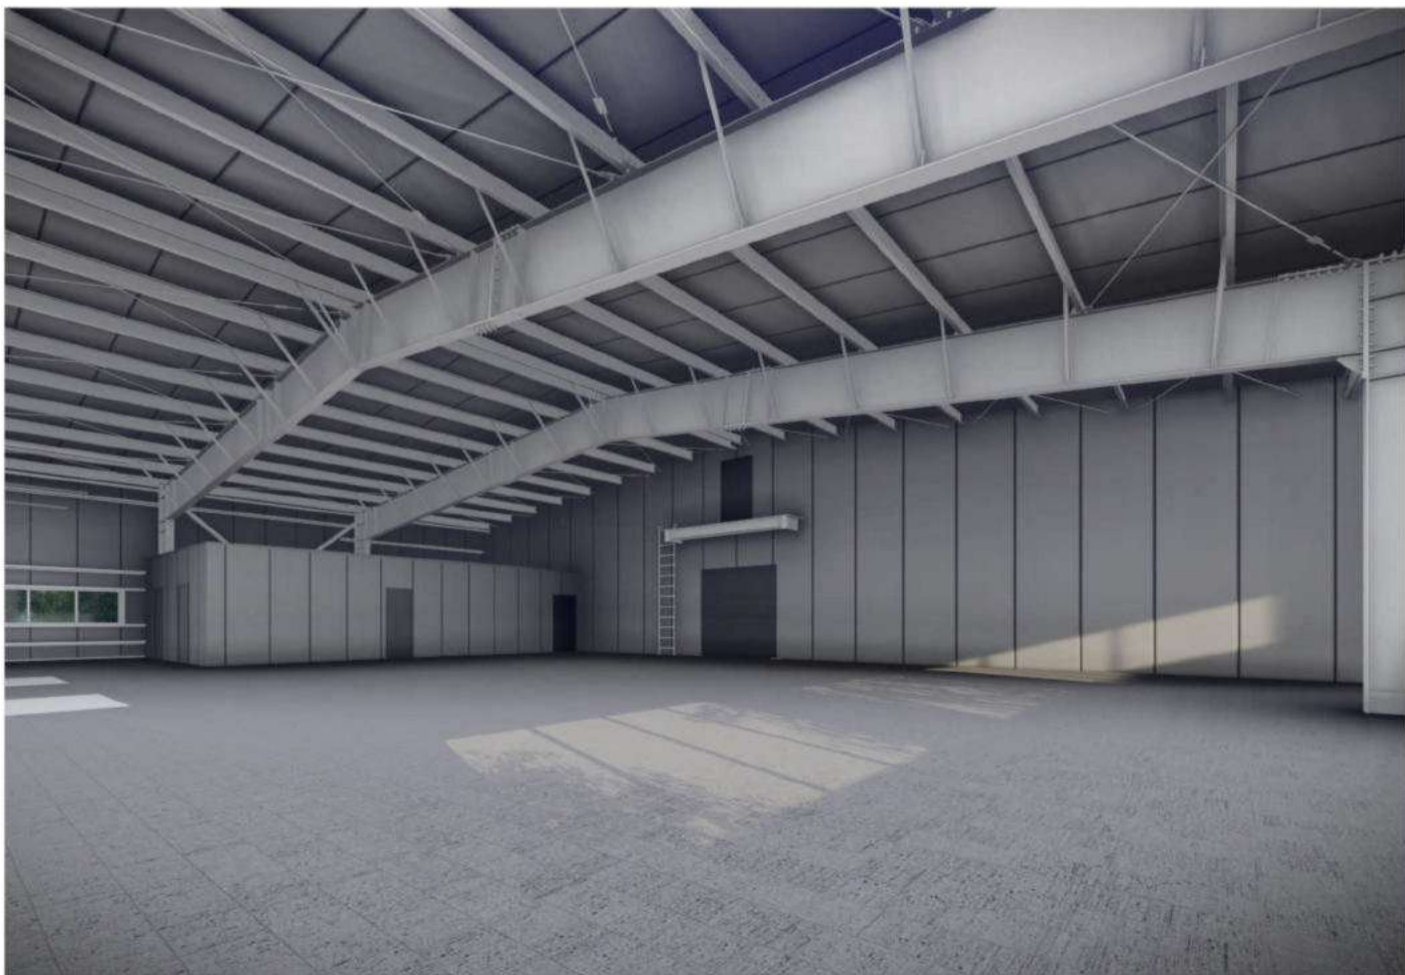

INDUSTRIAL BUILDING

PRIMA-NICATIM
LOCATION: MD, SOLDANESTI
AREA: 1700m²