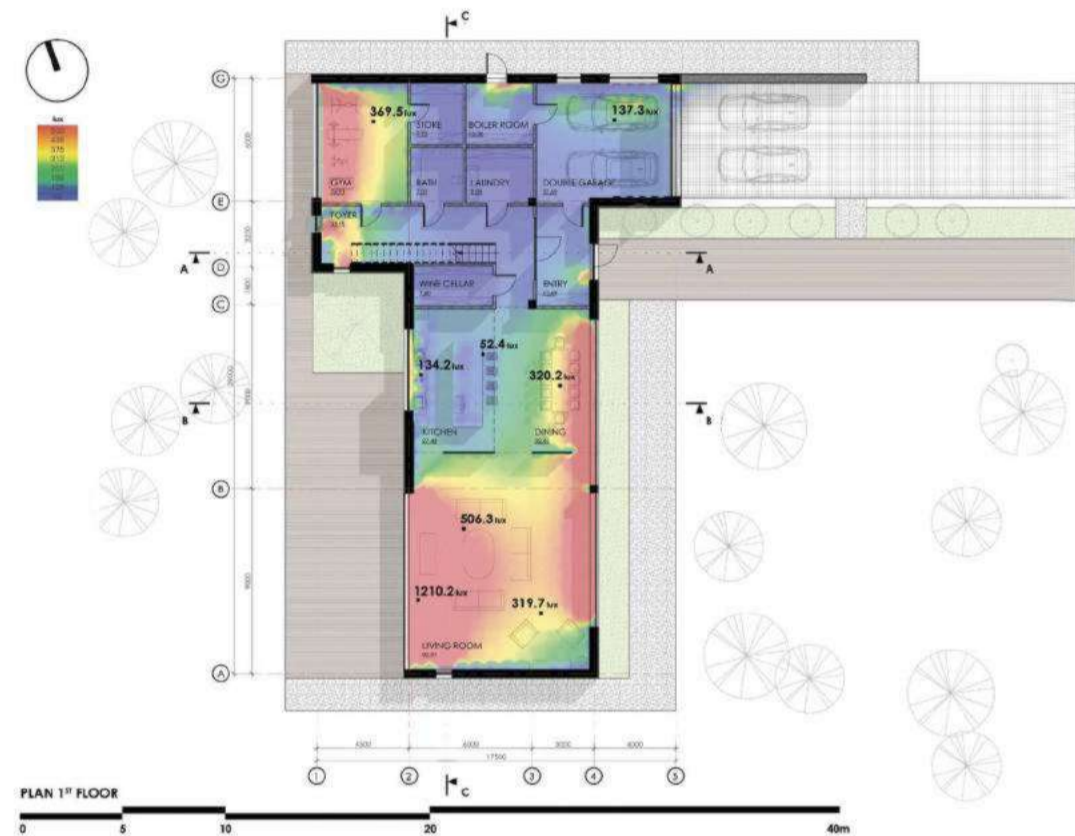

RESIDENTIAL BUILDINGS

SOUL HOUSE
LOCATION: MD, CRICOVA
AREA: 500m²

SOUL HOUSE

LOCATION: MD, CRICOVA
AREA: 500m²

RESIDENTIAL BUILDINGS

VERTICAL AXIS WIND TURBINE

SOLAR PANELS

ROOF WINDOWS

SOLAR PANELS

GREEN ROOF

SKLADMAN
USG

DESIGN INTERIOR

SKLADMAN
USG

DESIGN INTERIOR

LUXURY APARTMENT

LOCATION: RU, MOSCOW
AREA: 100m²