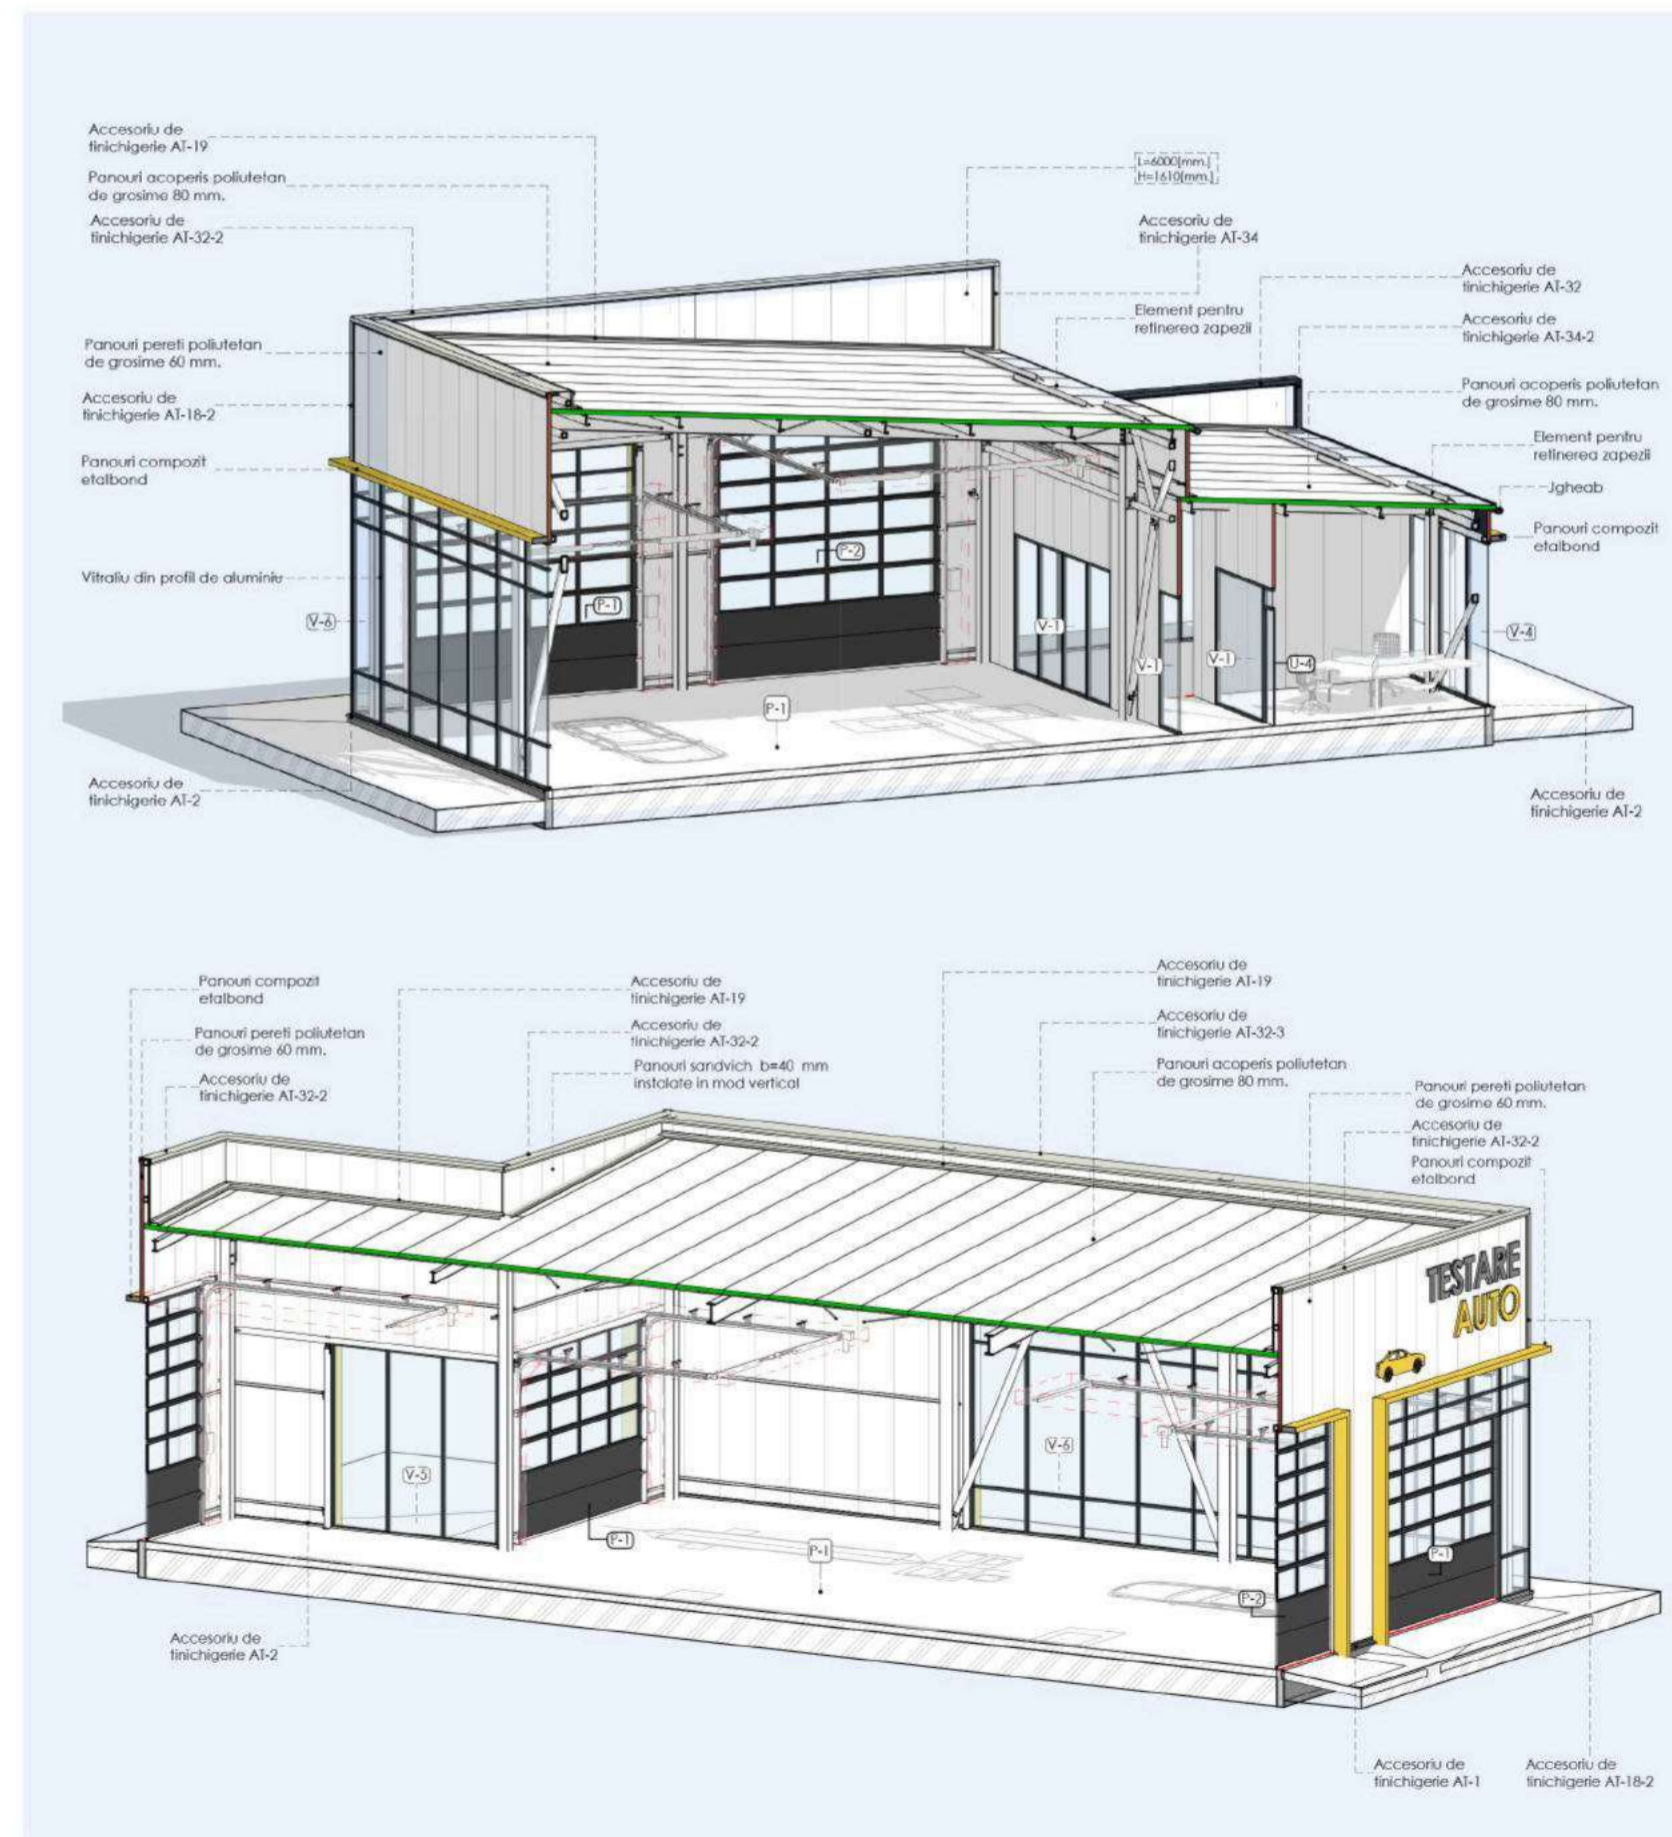

LOCATION: MD, STAUCENI
AREA: 3 600m²

INDUSTRIAL BUILDING

SKLADMAN
USG

INDUSTRIAL BUILDING

SIMPLEX

LOCATION: MD, STAUCENI
AREA: 3 600m²

SKLADMAN
USG

INDUSTRIAL BUILDING