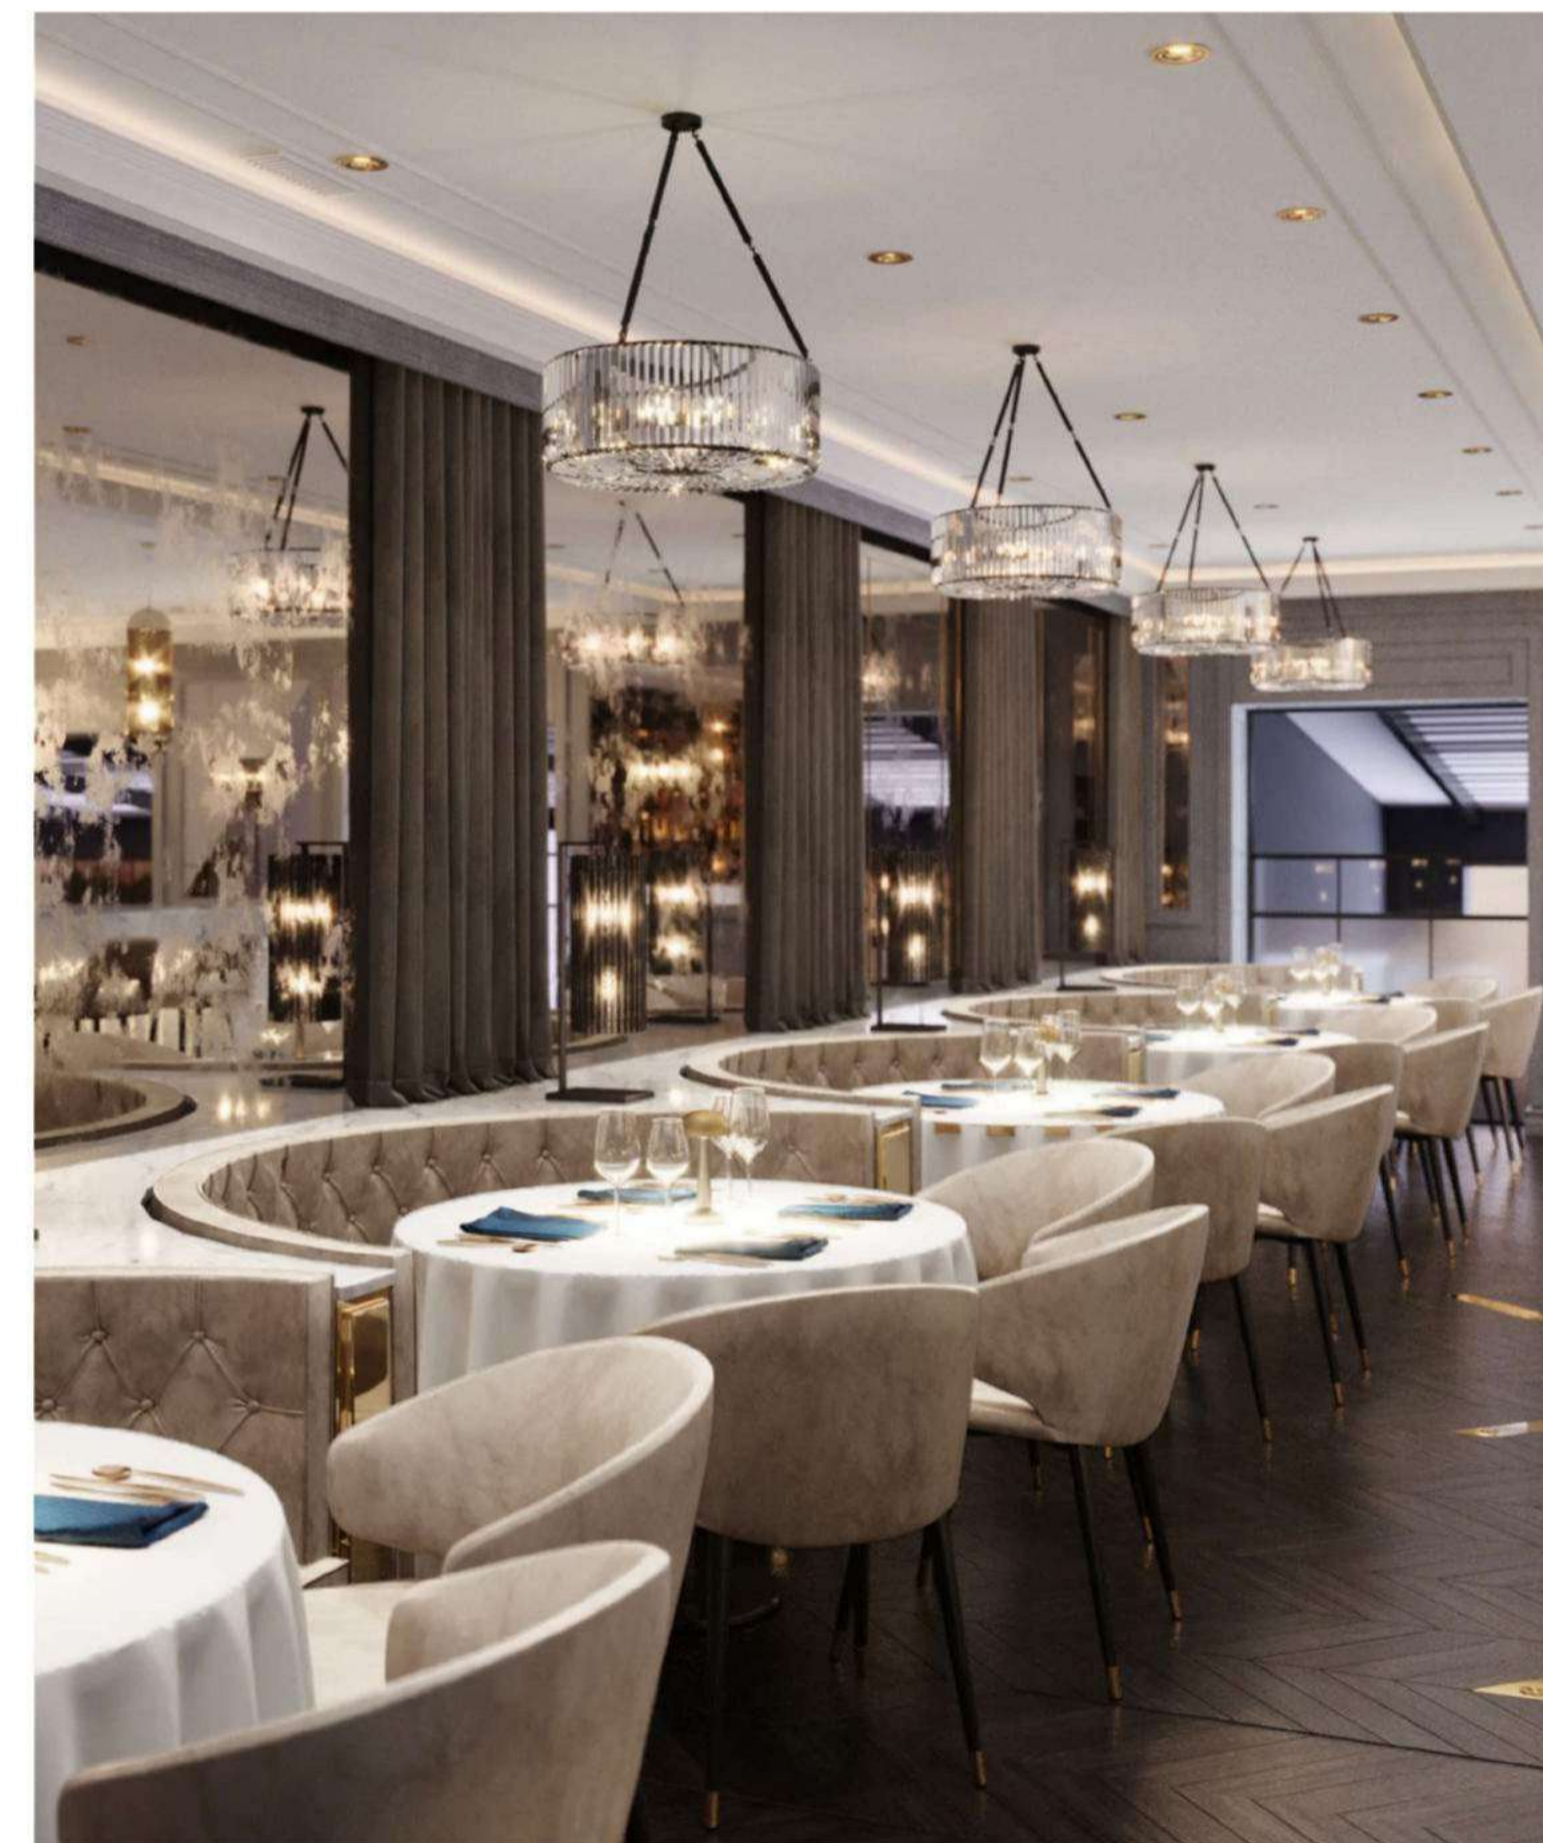

SKLADMAN
USG

DESIGN INTERIOR

ENTOURAGE RESTAURANT

LOCATION: MD, CHISINAU
AREA: 130m²

SKLADMAN
USG

DESIGN INTERIOR

WEDDING HALL

LOCATION: MD, CHISINAU
AREA: 1000m²