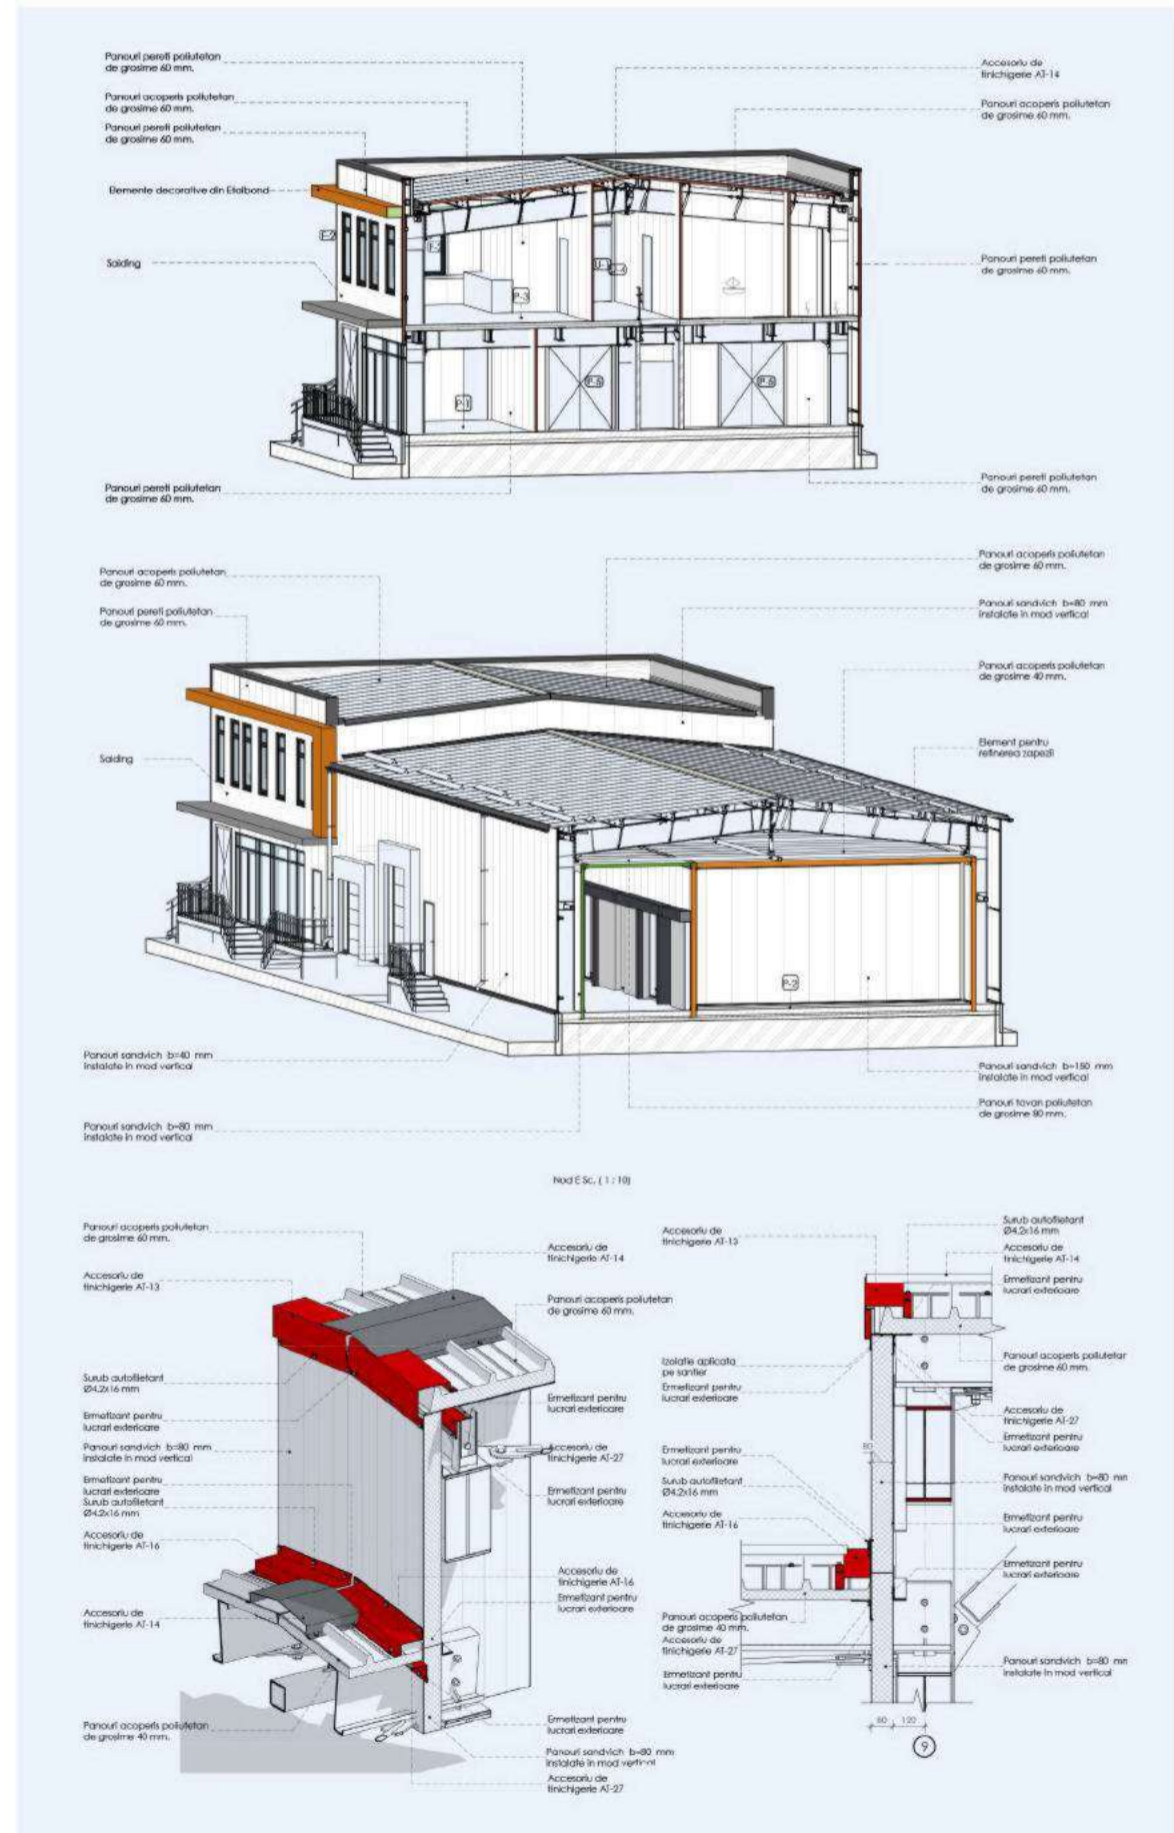

METTOIL

LOCATION: RU, MOSCOW
AREA: 9 600m²

AZIMUT
LOCATION: RU, MOSCOW

INDUSTRIAL BUILDING

SKLADMAN

USG

CAPSUN FRUCT

LOCATION: RO, BRAILA
AREA: 900m²

SKLADMAN
USG

INDUSTRIAL BUILDING

CAPSUN FRUCT

LOCATION: RO, BRAILA
AREA: 900m²

SKLADMAN

USG

INDUSTRIAL BUILDING

ELIT-FRUCT