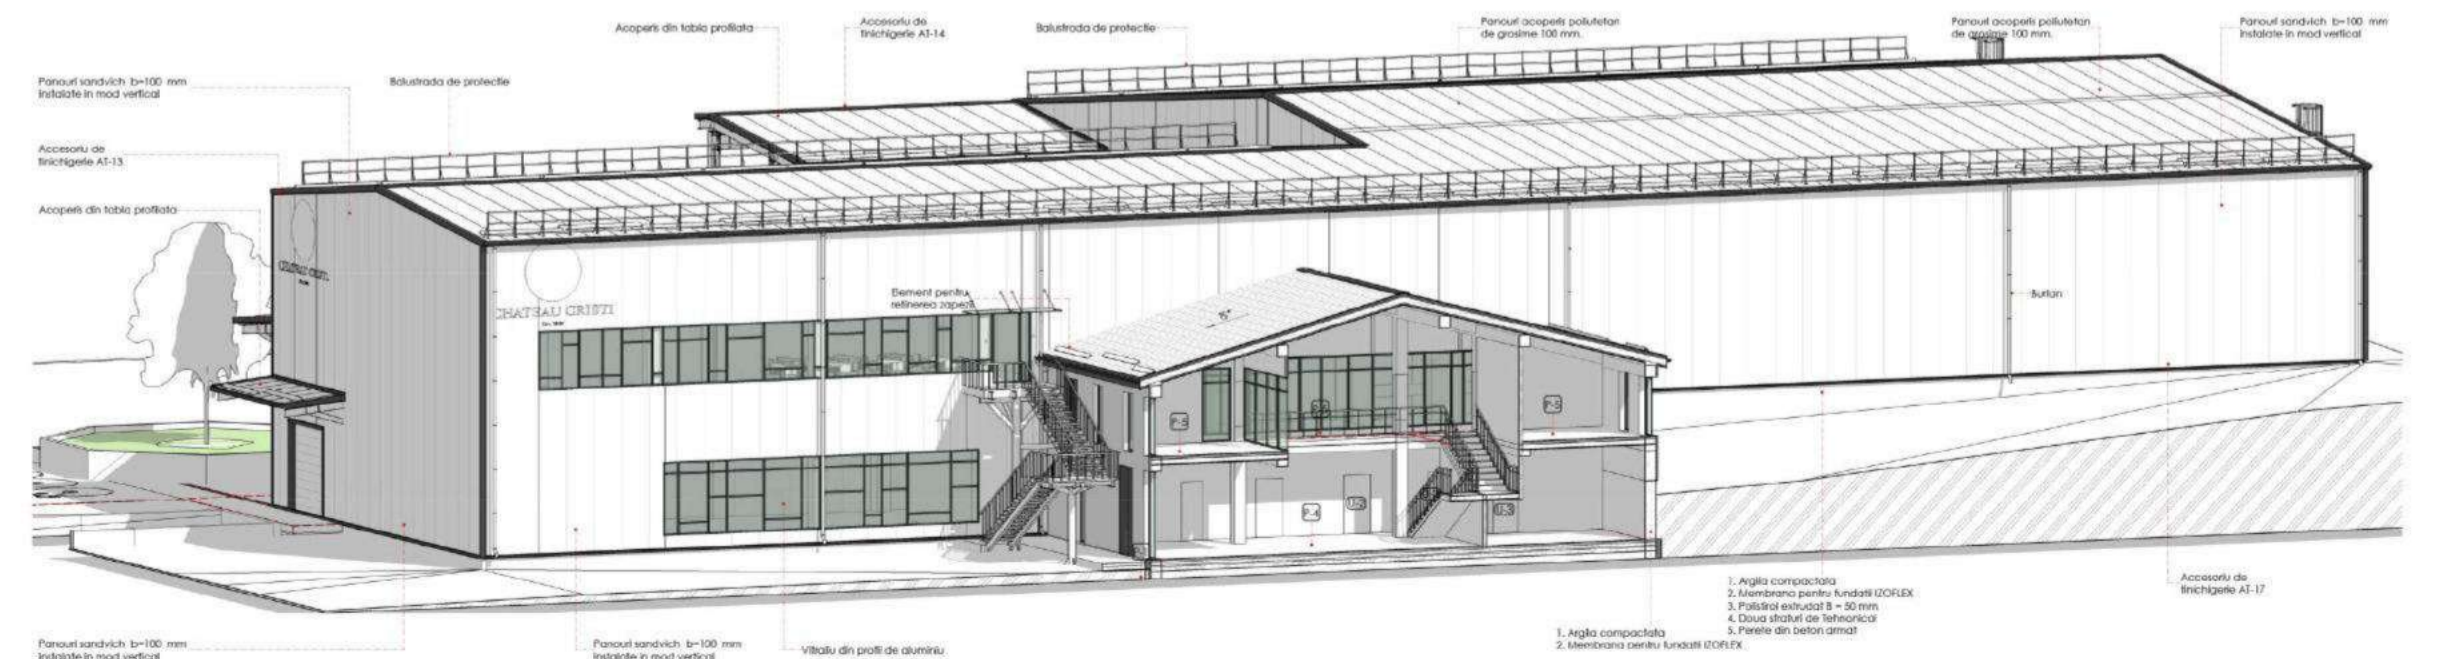

SKLADMAN

USG

INDUSTRIAL BUILDING

WINERY

LOCATION: MD, BOZIENI
AREA: 4 100m²

PUBLIC BUILDINGS

OFFICE
LOCATION: MD, CHISINAU
AREA: 350m²

RESIDENTIAL BUILDINGS

SKLADMAN
USG

INDUSTRIAL BUILDING

CAPSUN FRUCT

LOCATION: RO, BRAILA
AREA: 900m²

SKLADMAN

USG

INDUSTRIAL BUILDING

ELIT-FRUCT