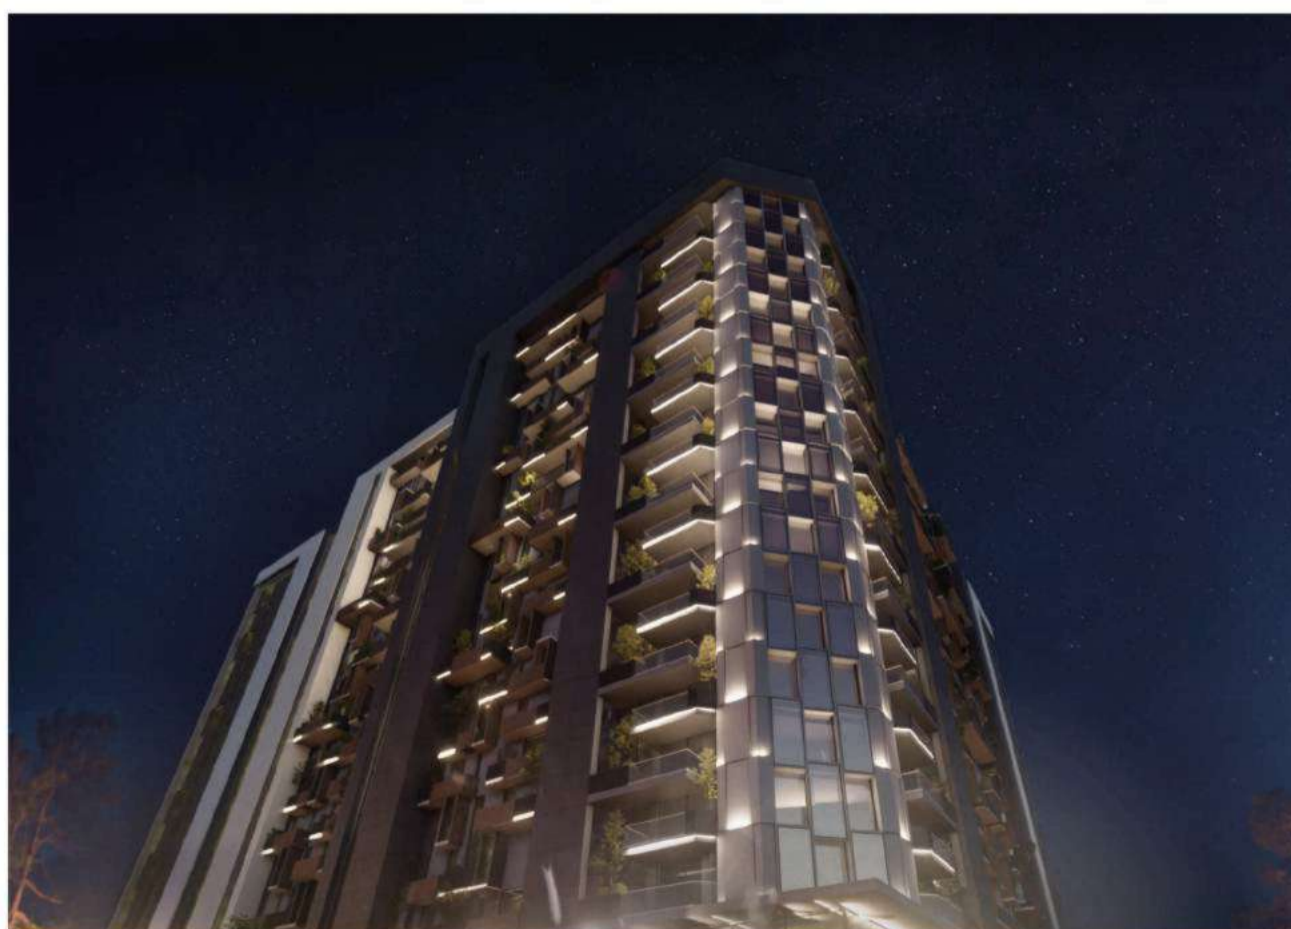

RESIDENTIAL BUILDINGS

RESIDENTIAL COMPLEX

LOCATION: MD, CHISINAU
AREA: 45 000m²

SKLADMAN
USG

RESIDENTIAL BUILDINGS

RESIDENTIAL COMPLEX

LOCATION: MD, CHISINAU
AREA: 45 000m²

RESIDENTIAL COMPLEX