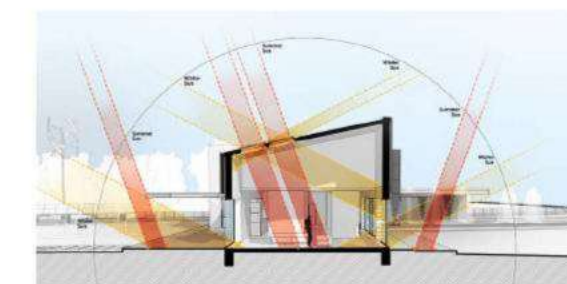

RESIDENTIAL BUILDINGS

SOUL HOUSE
LOCATION: MD, CRICOVA
AREA: 500m²

SOUL HOUSE

LOCATION: MD, CRICOVA
AREA: 500m²

RESIDENTIAL BUILDINGS

VERTICAL AXIS WIND TURBINE

SOLAR PANELS

ROOF WINDOWS