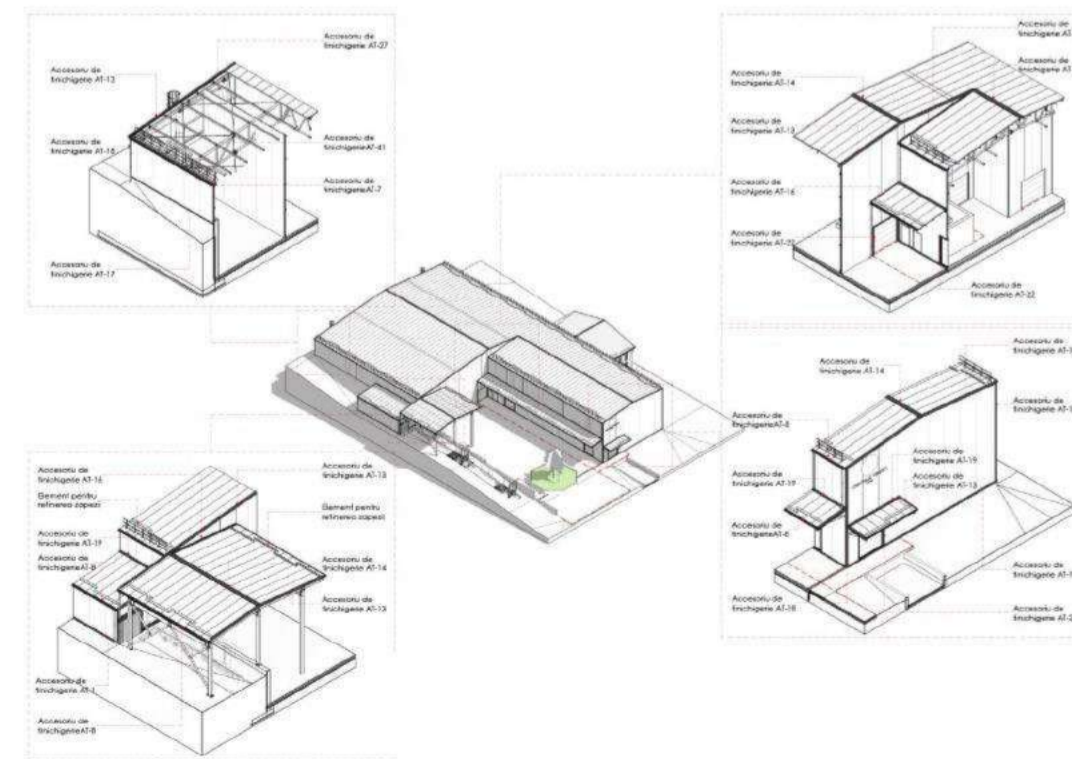

OSK
LOCATION: RU, PODOLSK
AREA: 58000m²

PUBLIC BUILDINGS

OSK
LOCATION: RU, PODOLSK
AREA: 58000m²

PUBLIC BUILDINGS

BOX PARK
LOCATION: MD, CHISINAU
AREA: 3 900m²

PUBLIC BUILDINGS

BOX PARK
LOCATION: MD, CHISINAU
AREA: 3 900m²

SKLADMAN

USG

INDUSTRIAL BUILDING

WINERY

LOCATION: MD, BOZIENI
AREA: 4 100m²

PUBLIC BUILDINGS

OFFICE
LOCATION: MD, CHISINAU
AREA: 350m²

RESIDENTIAL BUILDINGS