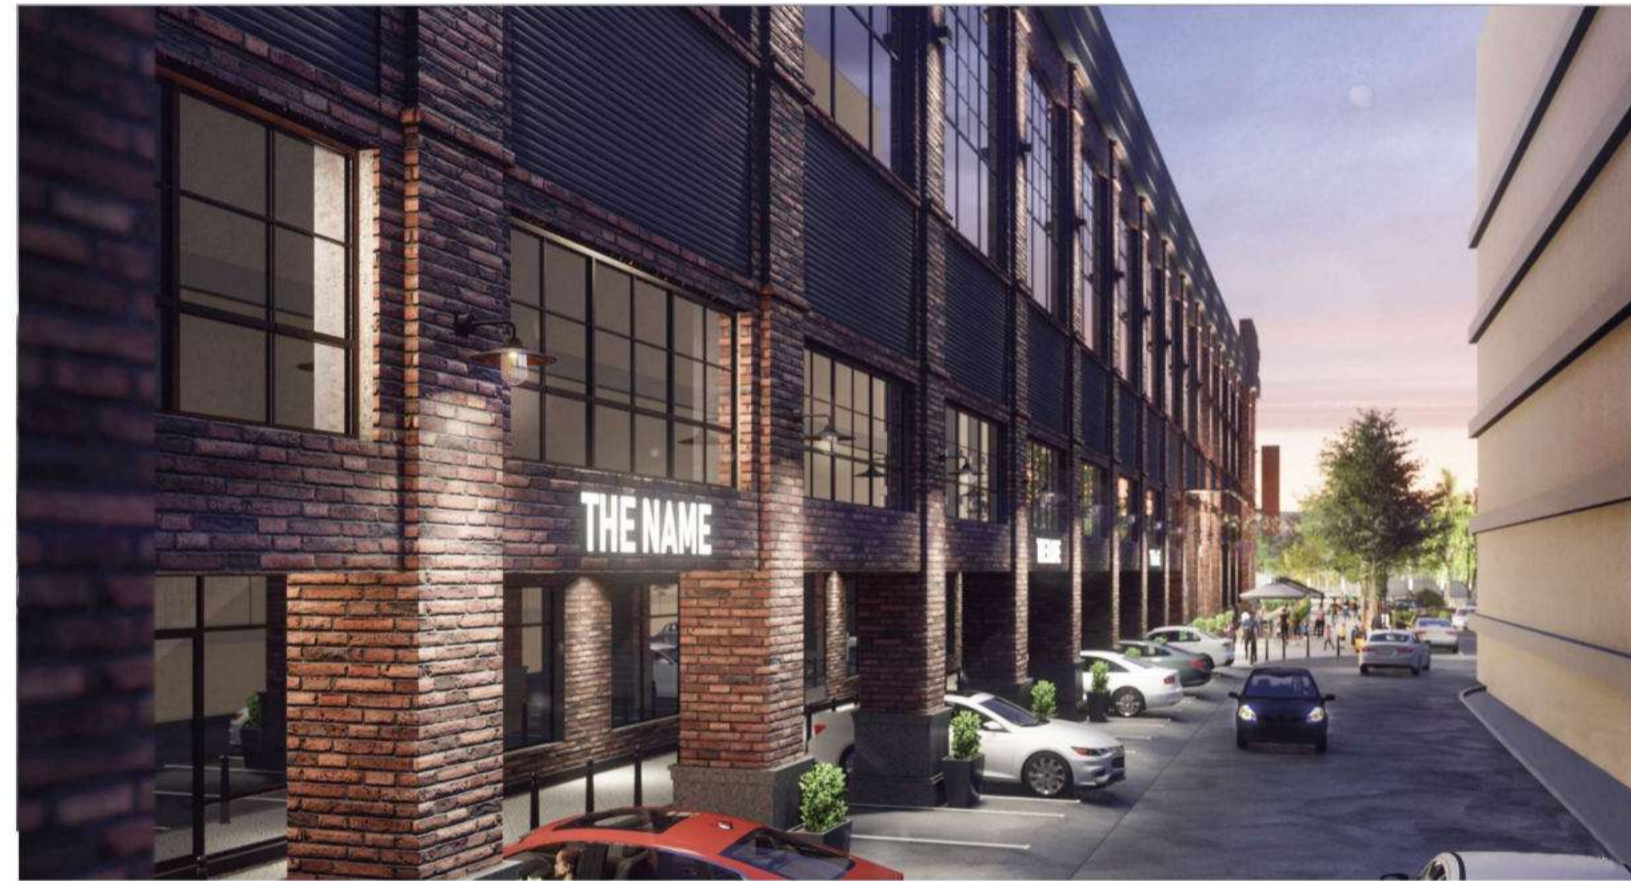

PUBLIC BUILDINGS

OSK
LOCATION: RU, PODOLSK
AREA: 58000m²