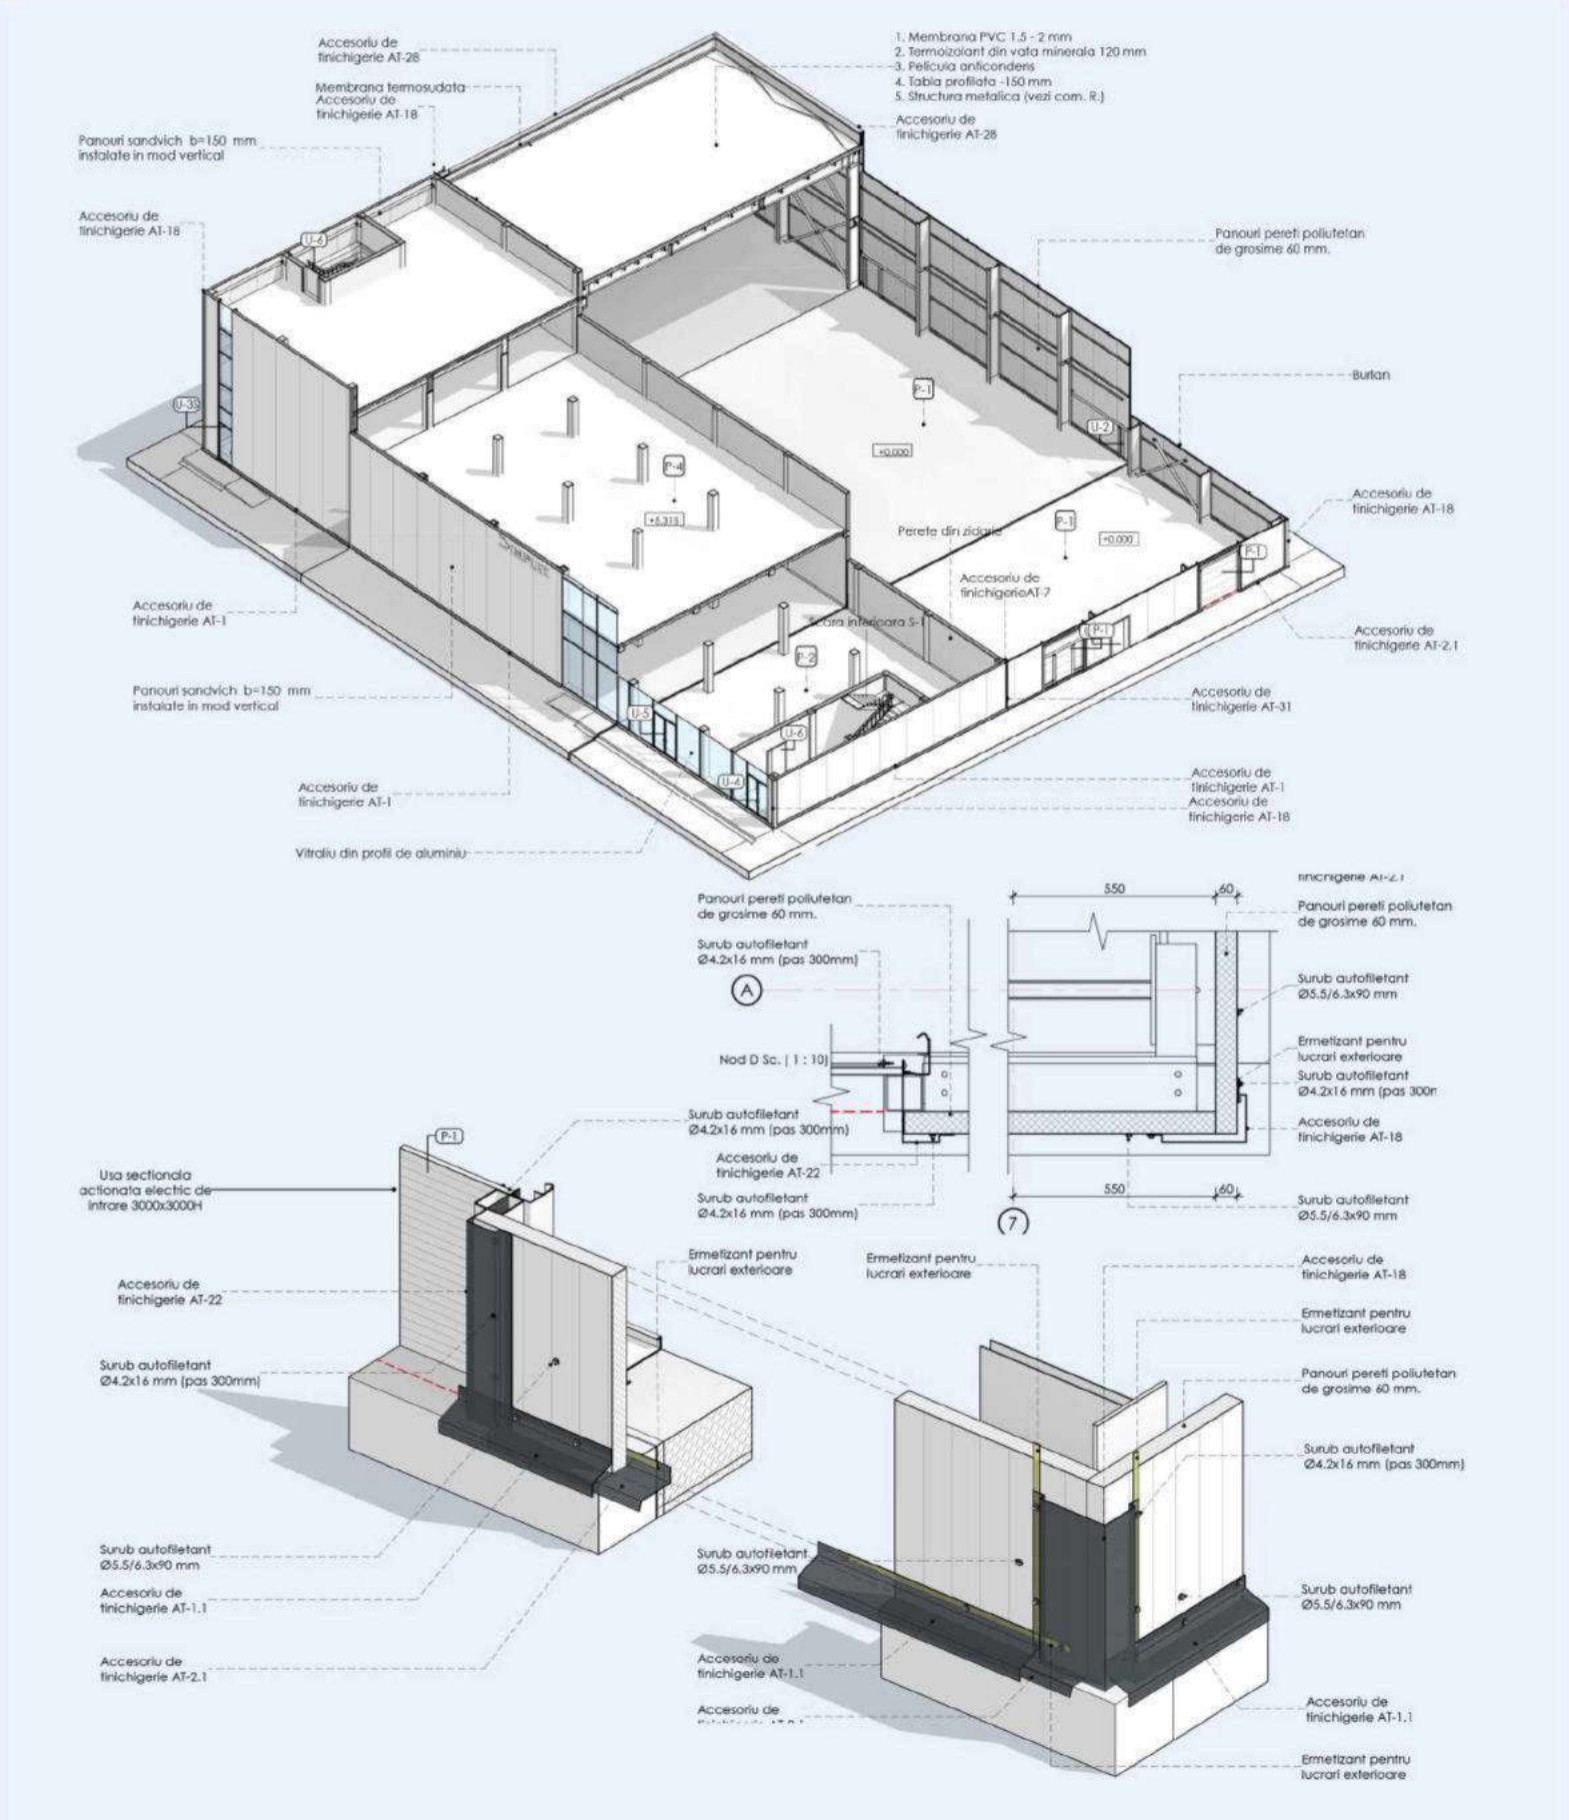

SKLADMAN

USG

SIMPLEX

LOCATION: MD, STAUCENI
AREA: 3 600m²

INDUSTRIAL BUILDING